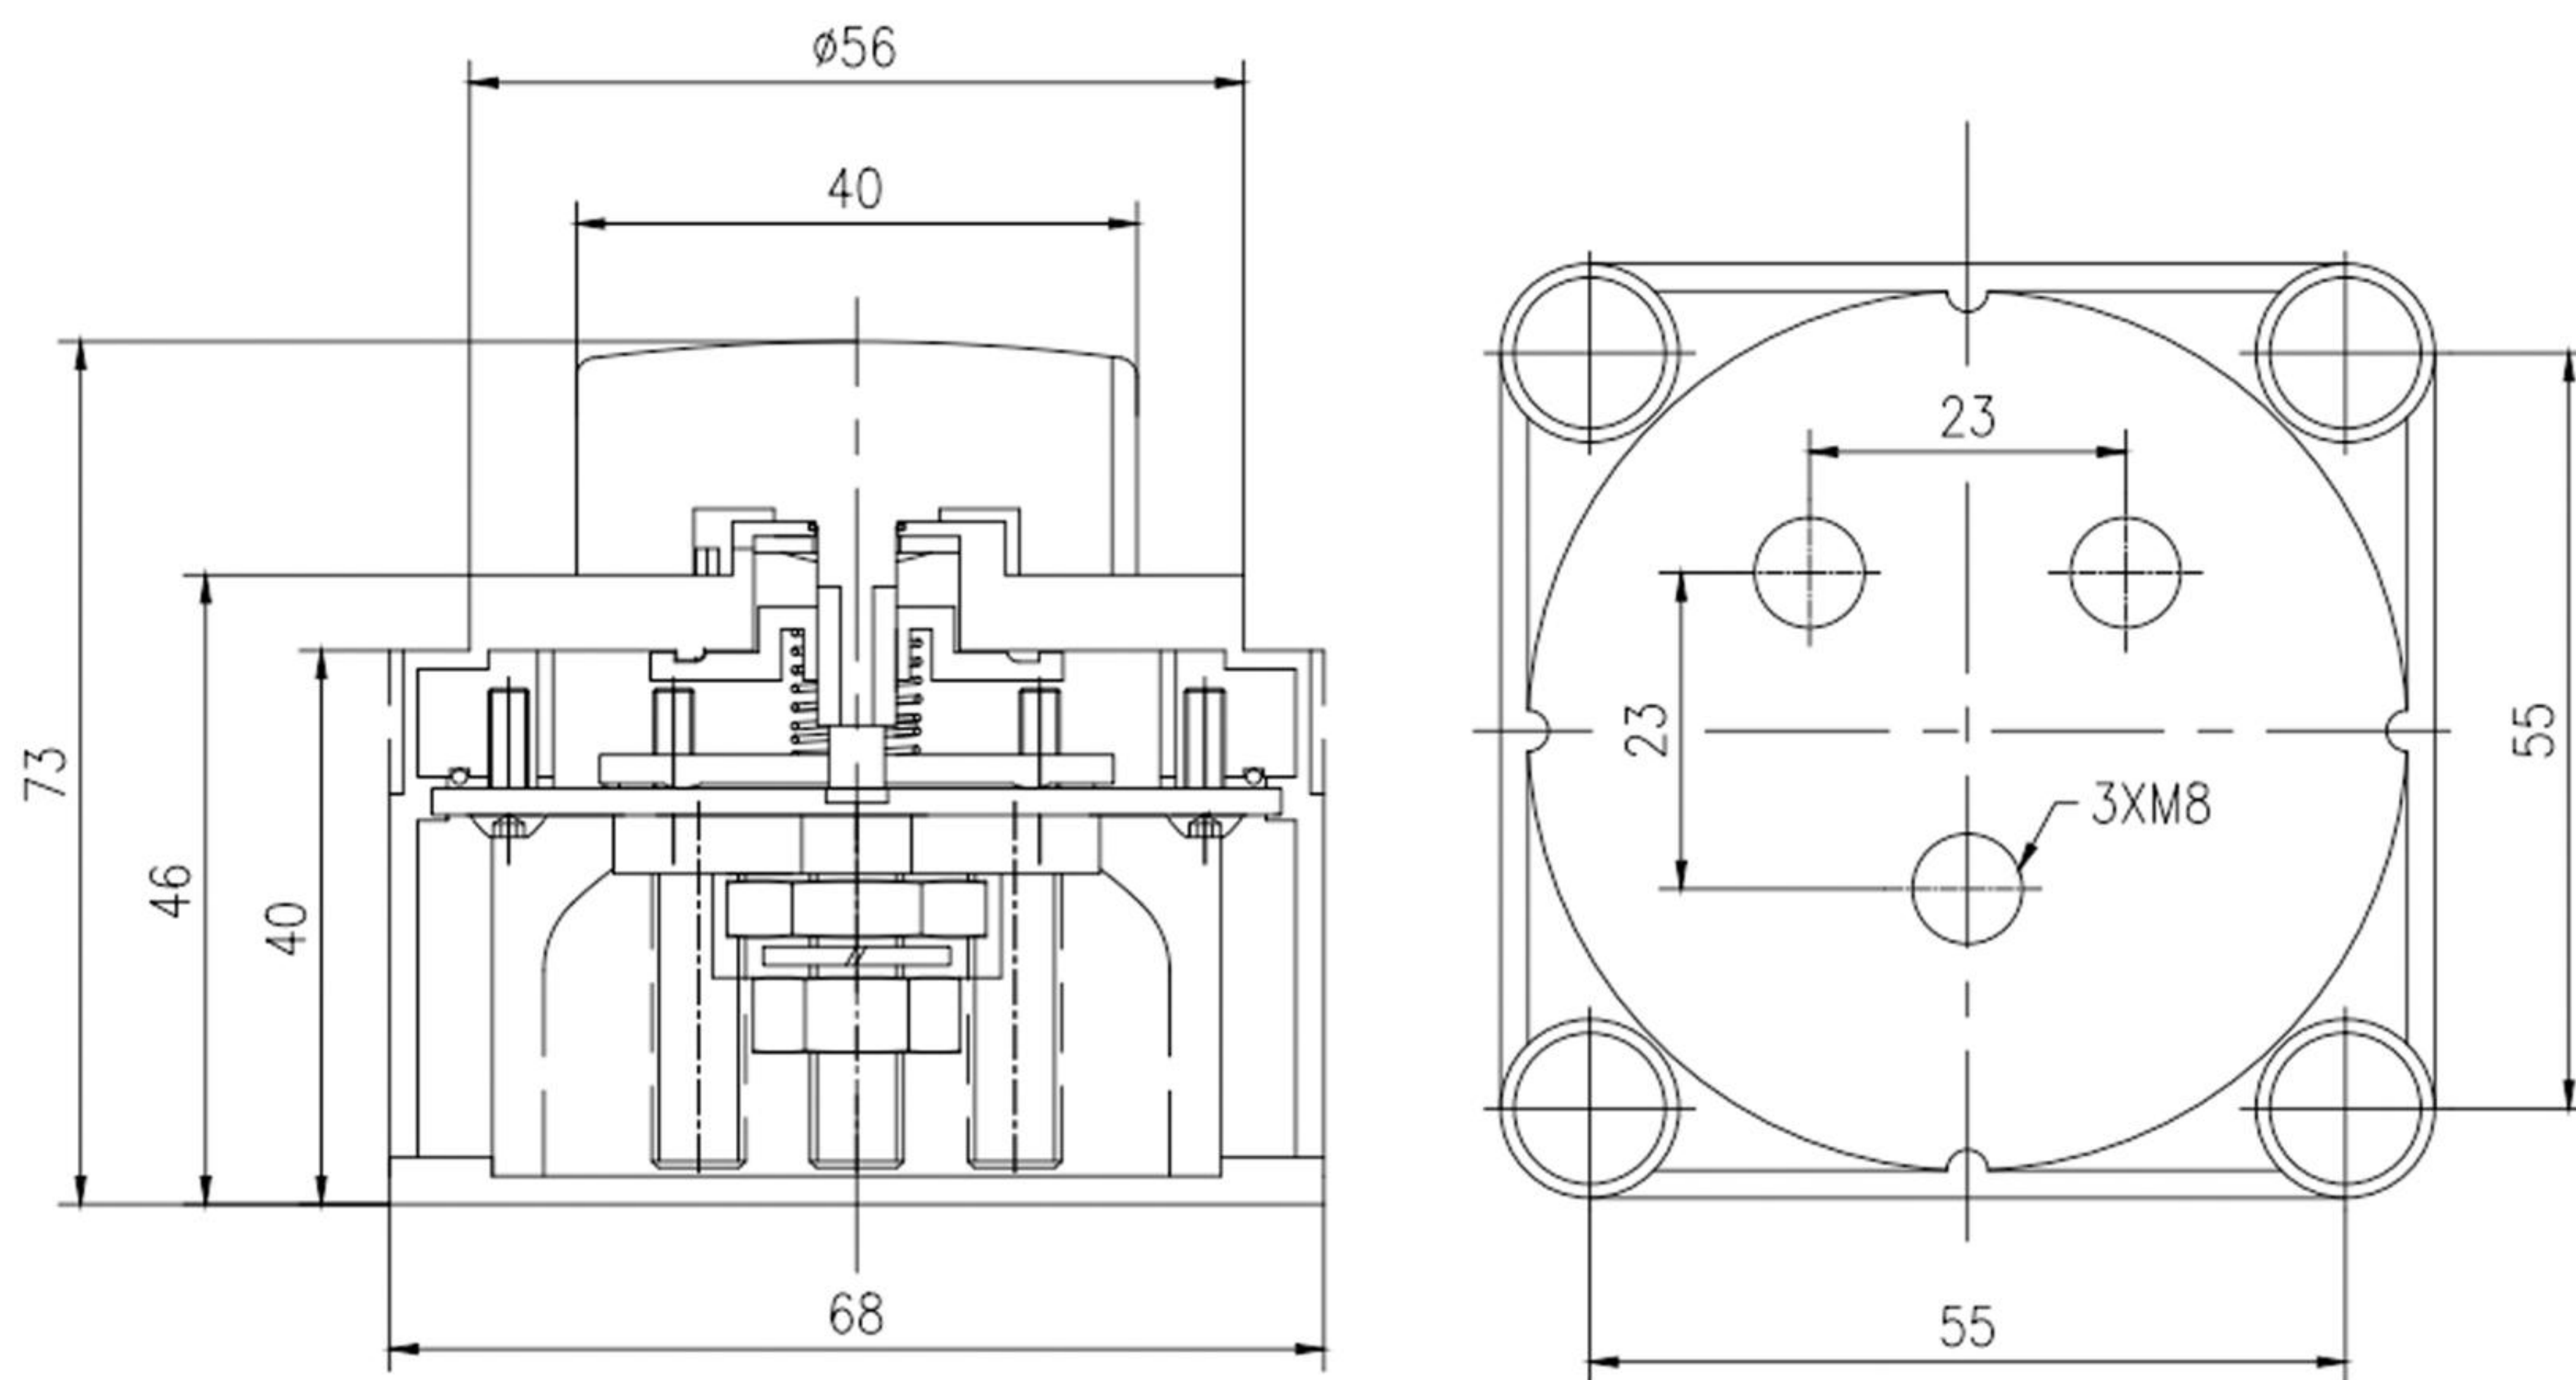

EH-701S

Characteristic

- Continuous Rating: 200 Amps DC
- Intermittent Rating: 300 Amps DC
- Cranking Rating: 1000 Amps DC
- Voltage Rating: 12-48 Volts DC
- Operation: Selector 1-2-Both_OFF
- Mounting: Recessed or surface
- Termination Stud Size: 3 x 5/16" (3 X M8)
- Tin Plated copper studs and nuts

Installation & Size

Wiring