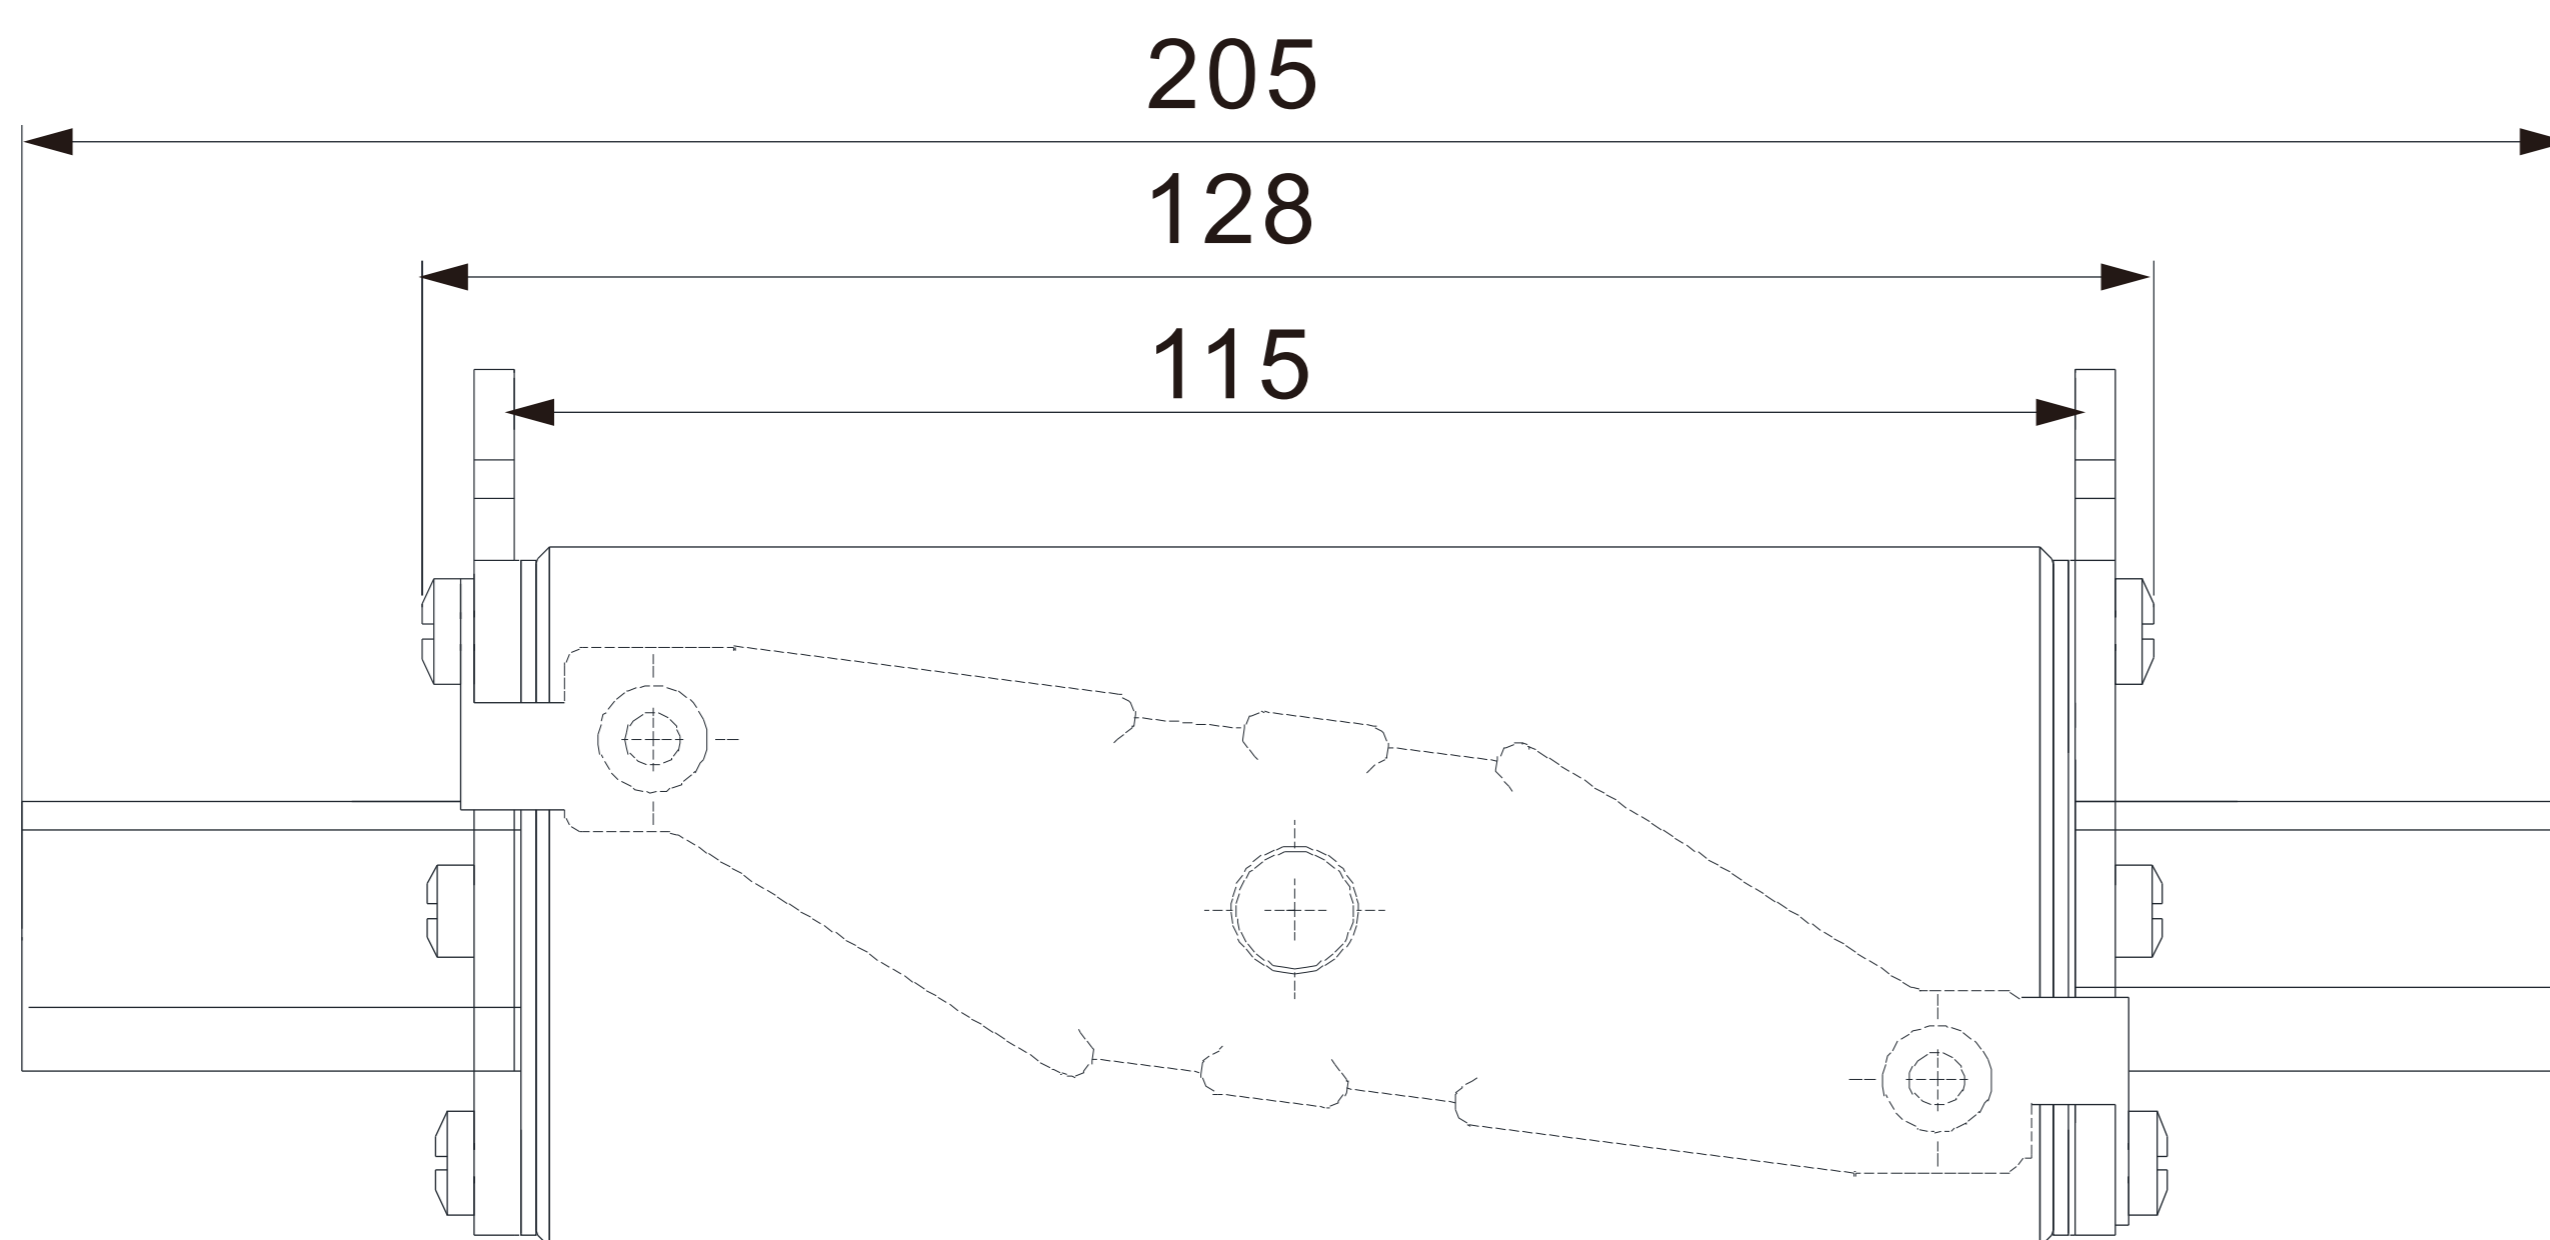

EFBS-H1XL 80-400A 1500V DC

Energy Storage Systems Fuse

- ⊕ Class of Operation: aR
- ⊕ Standard: GB/T 13539.4 IEC 60269-4
- ⊕ Breaking Capacity: 100kA
- ⊕ Time Constant: $\leq 15\text{ms}$

EFBS-H1XL

EFBS-H2XL