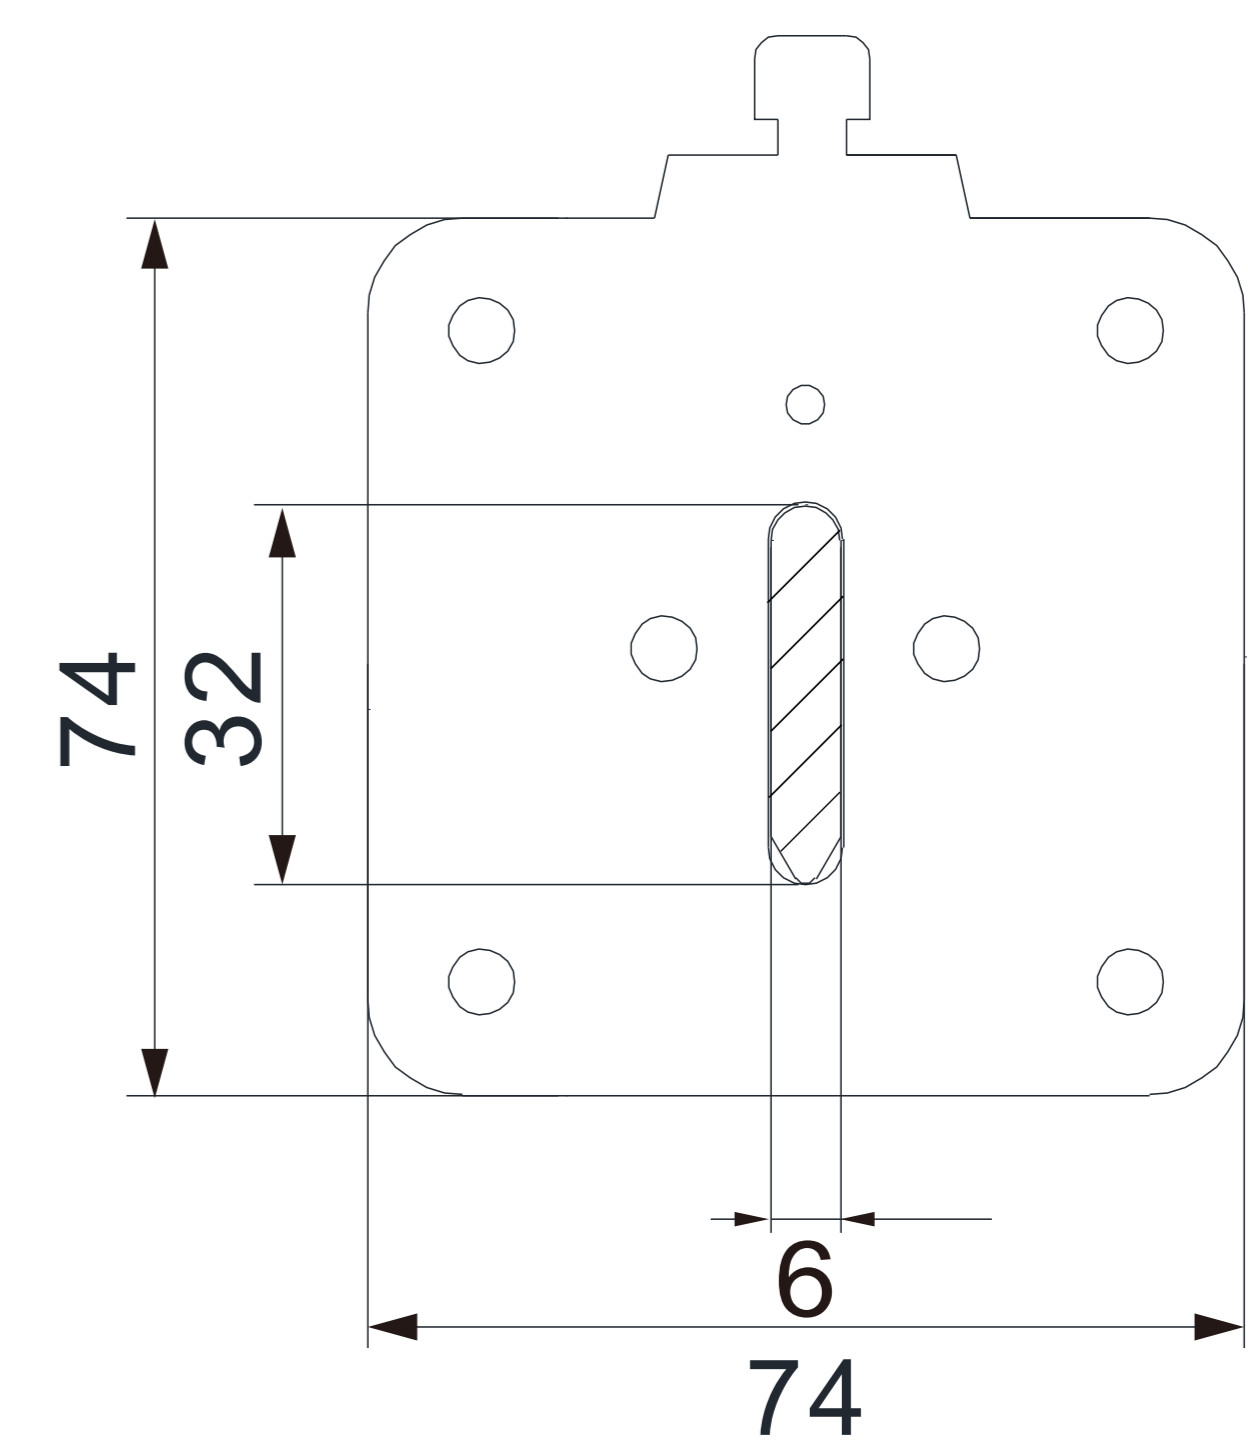

EFBS-H1XL 80-400A 1500V DC

Energy Storage Systems Fuse

- ⊕ Class of Operation: aR
- ⊕ Standard: GB/T 13539.4 IEC 60269-4
- ⊕ Breaking Capacity: 100kA
- ⊕ Time Constant: $\leq 15\text{ms}$

EFBS-H1XL

EFBS-H2XL