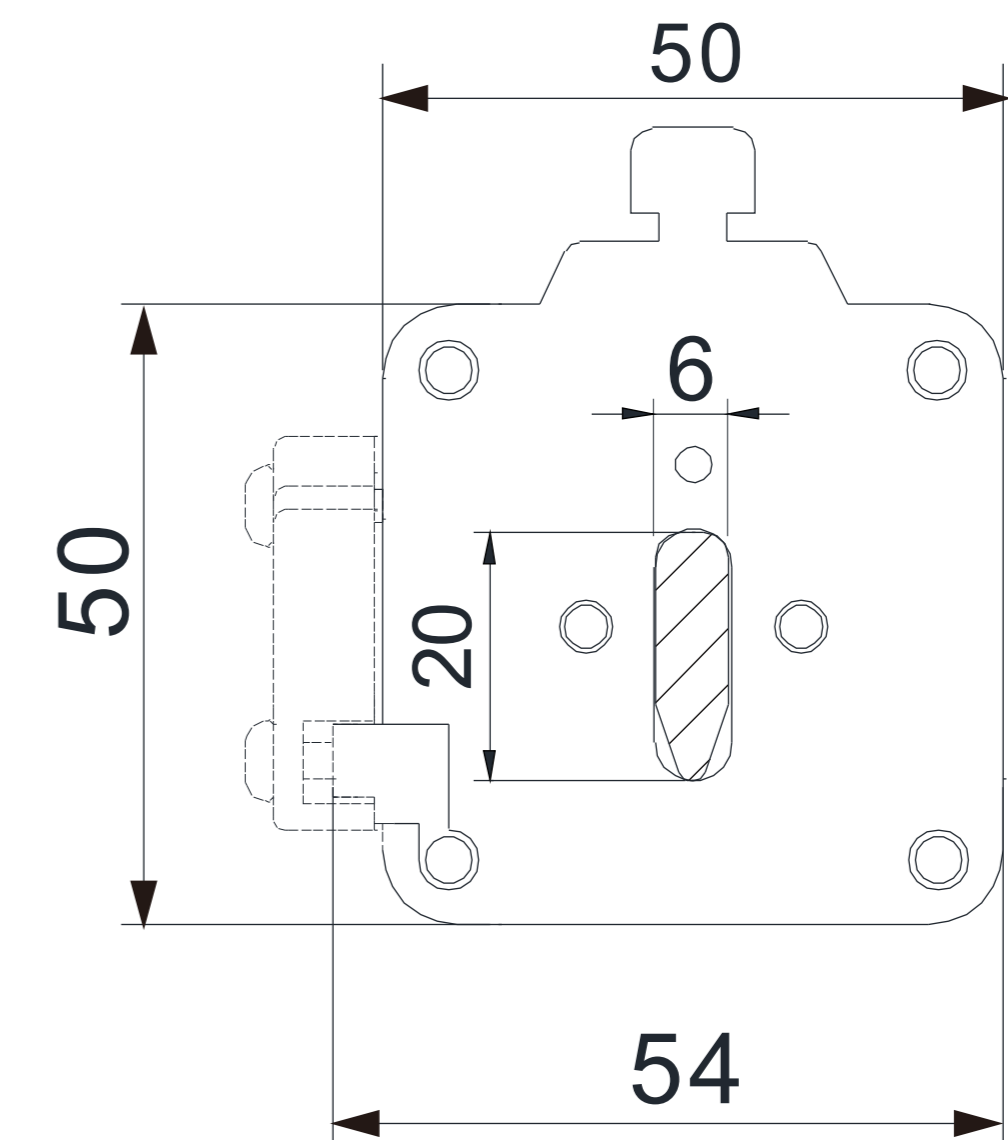

EFBS-H1XL 80-400A 1500V DC

Energy Storage Systems Fuse

- ⊕ Class of Operation: aR
- ⊕ Standard: GB/T 13539.4 IEC 60269-4
- ⊕ Breaking Capacity: 100kA
- ⊕ Time Constant: $\leq 15\text{ms}$

EFBS-H1XL

EFBS-H2XL