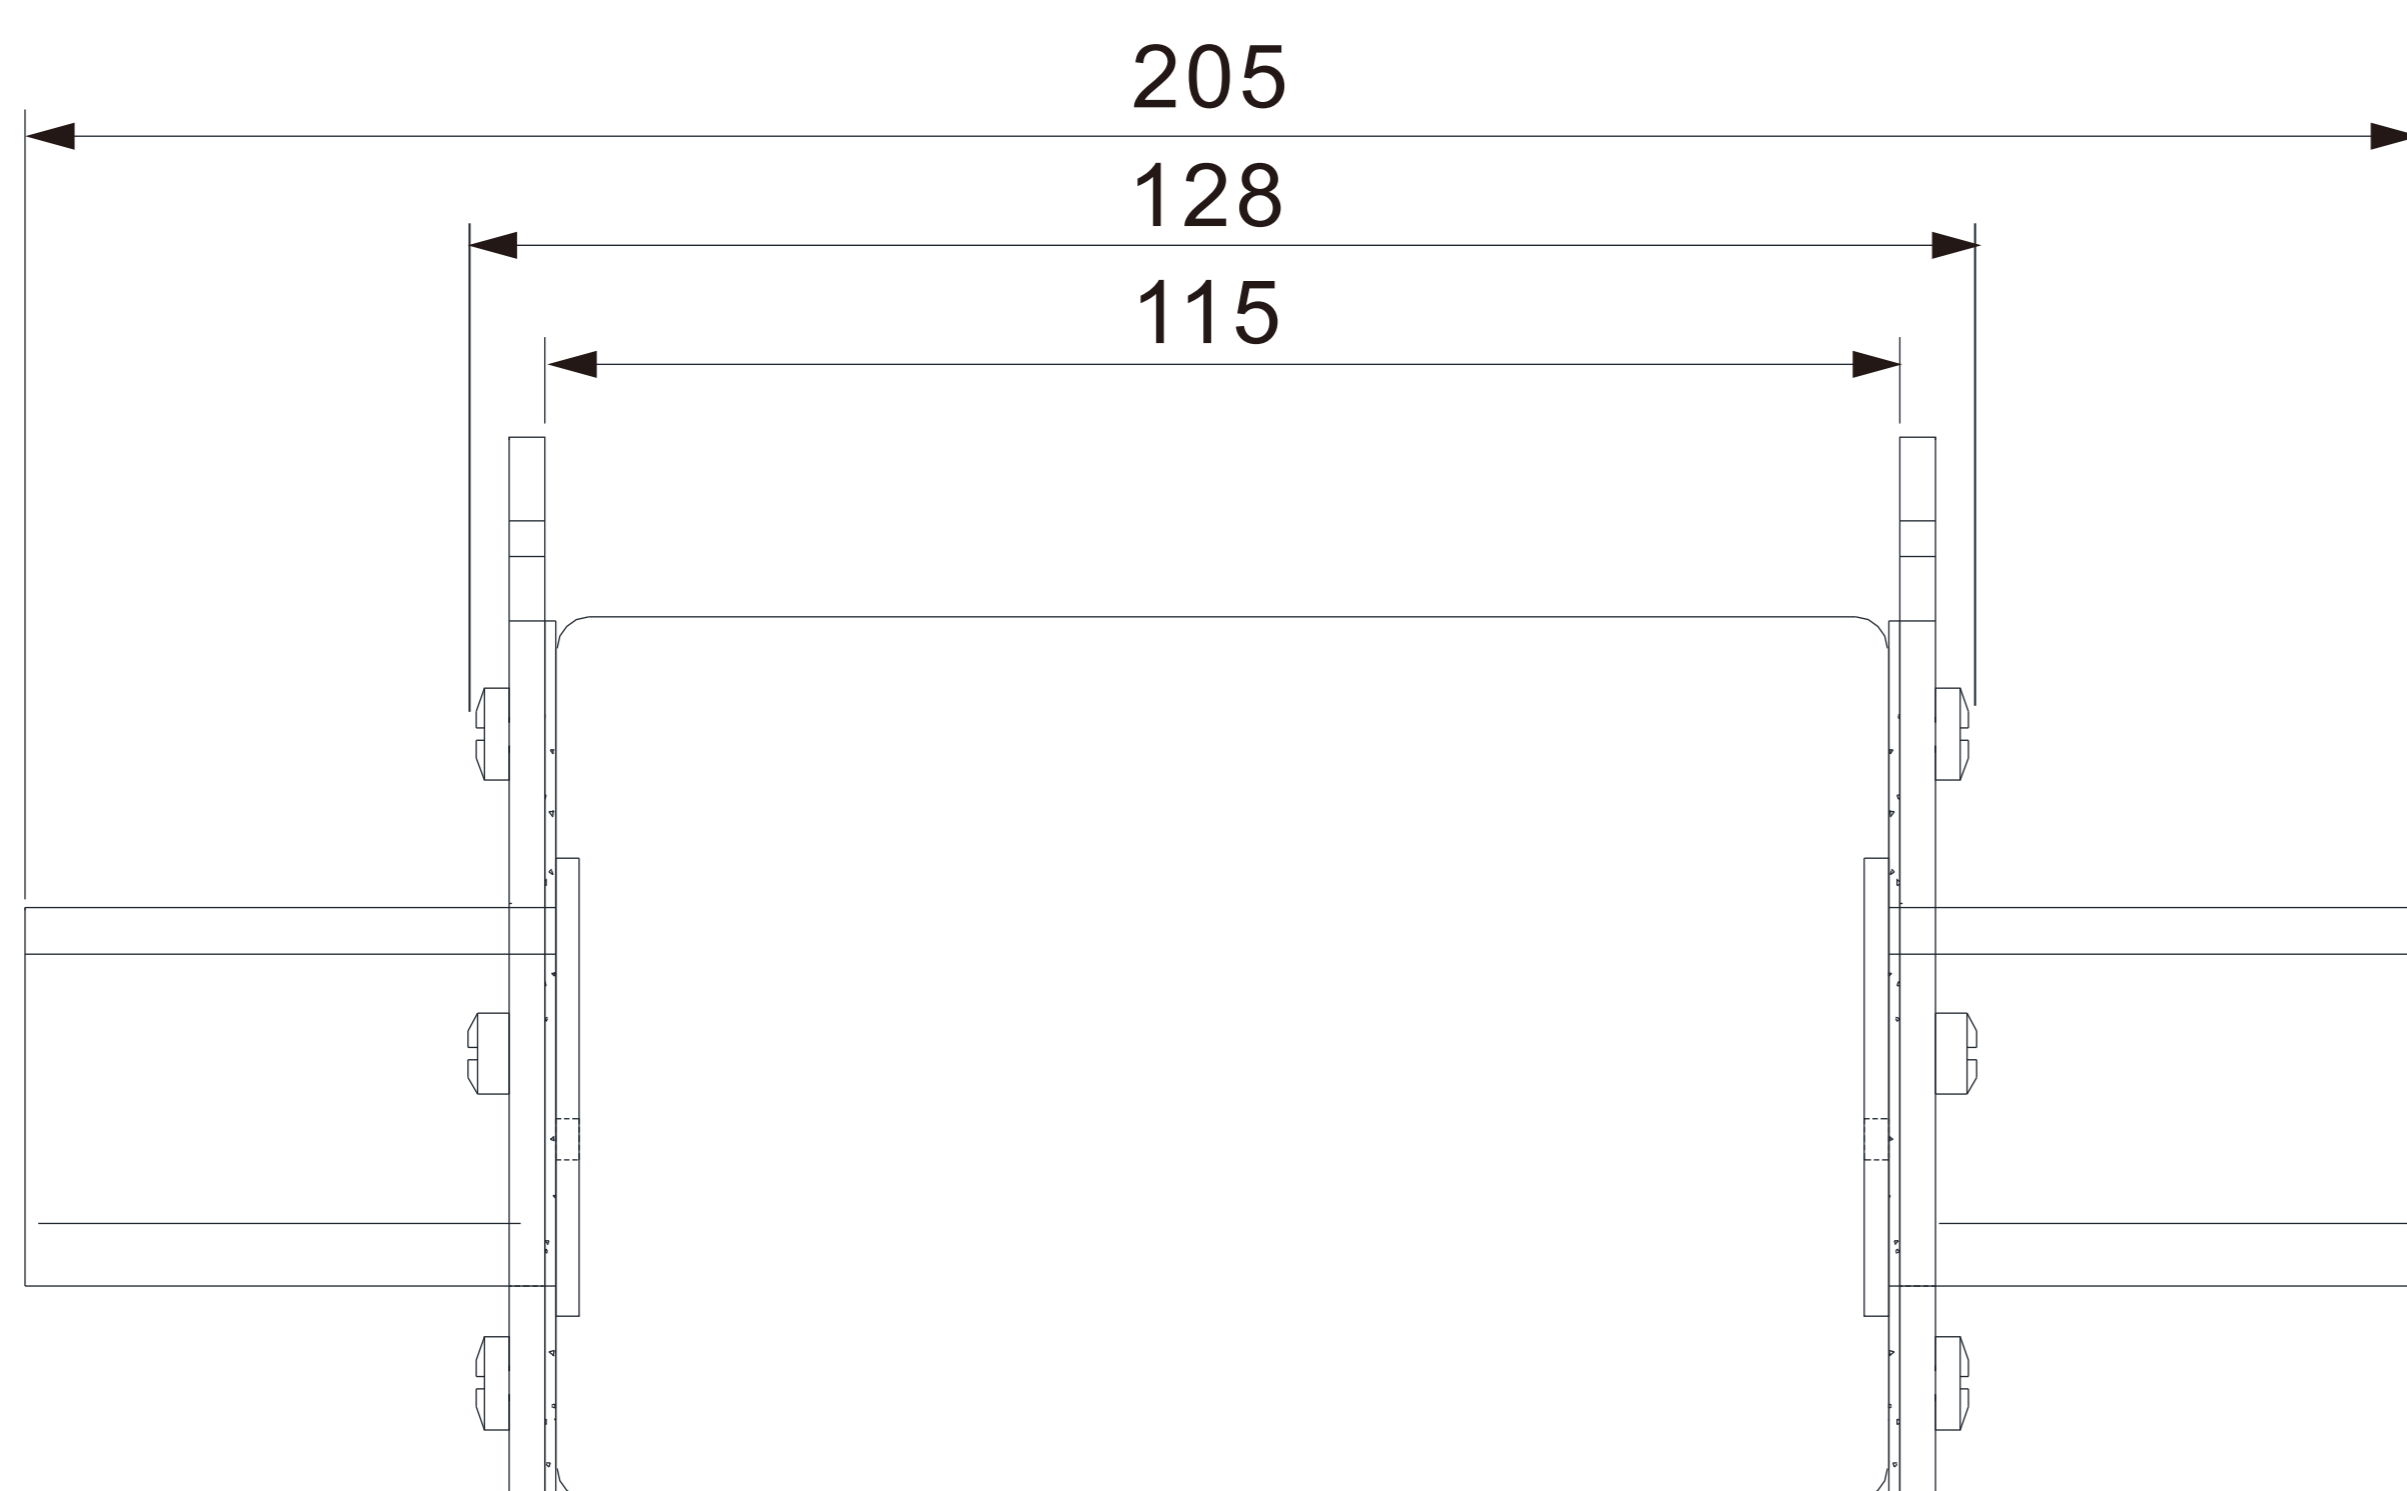

EFBS-H1XL 80-400A 1500V DC

Energy Storage Systems Fuse

- ⊕ Class of Operation: aR
- ⊕ Standard: GB/T 13539.4 IEC 60269-4
- ⊕ Breaking Capacity: 100kA
- ⊕ Time Constant: $\leq 15\text{ms}$

EFBS-H1XL

EFBS-H2XL