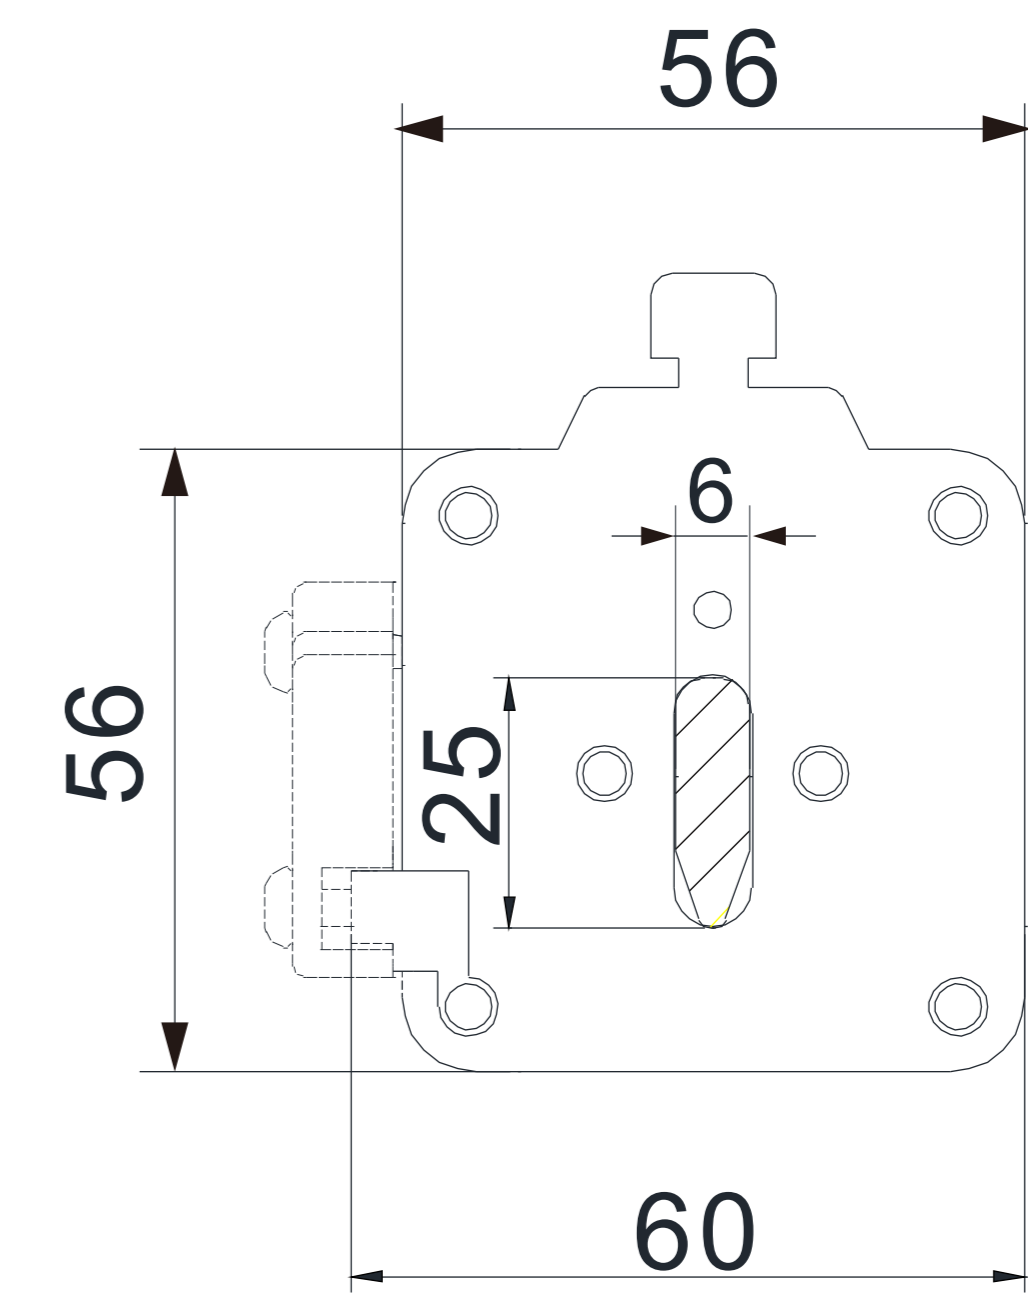

EFBS-H1XL 80-400A 1500V DC

Energy Storage Systems Fuse

- ⊕ Class of Operation: aR
- ⊕ Standard: GB/T 13539.4 IEC 60269-4
- ⊕ Breaking Capacity: 100kA
- ⊕ Time Constant: $\leq 15\text{ms}$

EFBS-H1XL

EFBS-H2XL