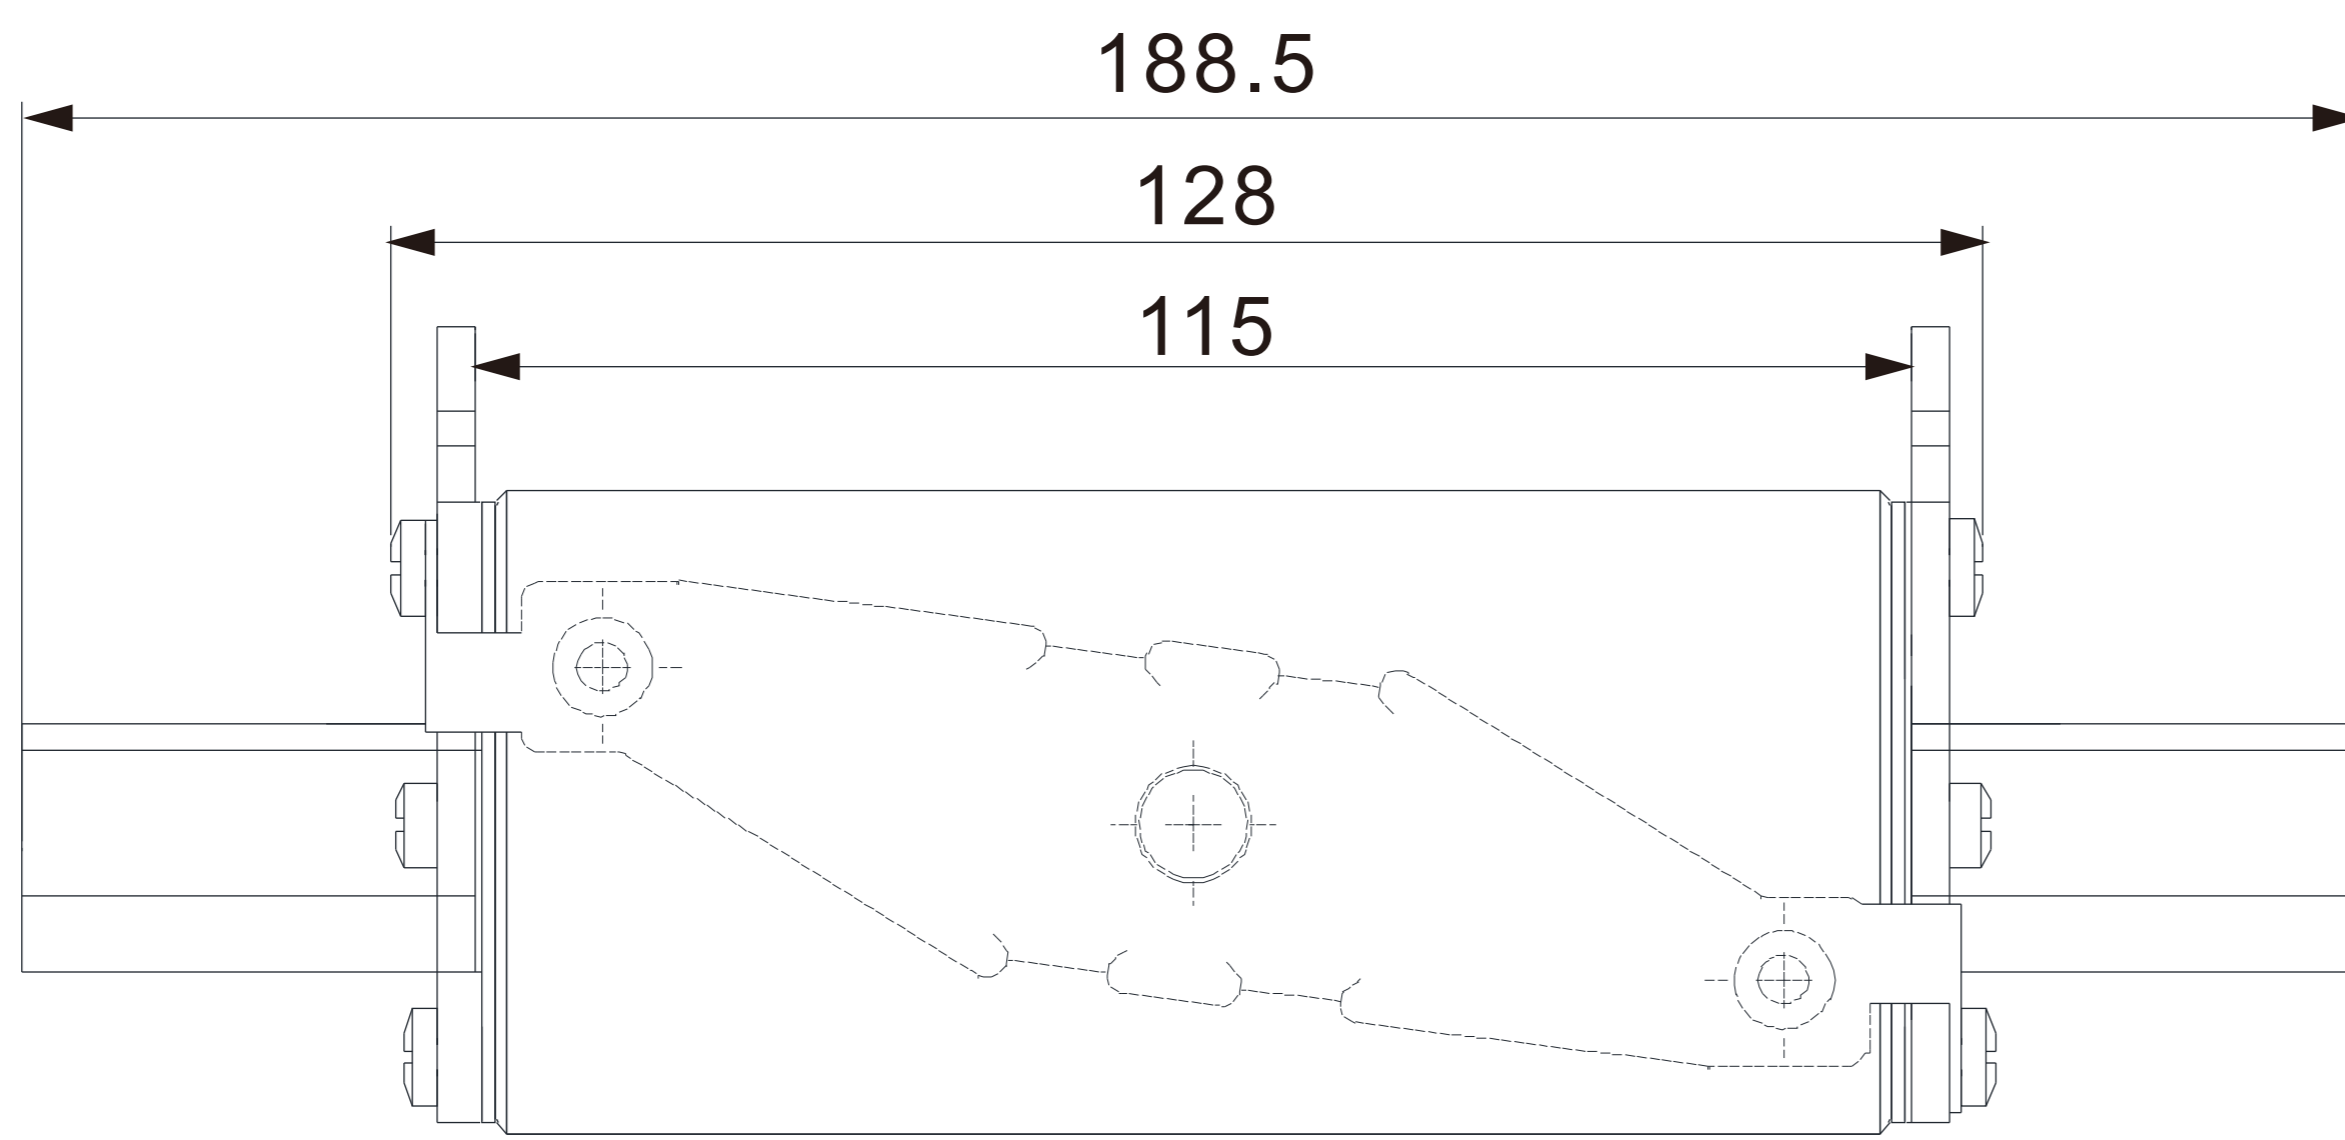

EFBS-H1XL 80-400A 1500V DC

Energy Storage Systems Fuse

- ⊕ Class of Operation: aR
- ⊕ Standard: GB/T 13539.4 IEC 60269-4
- ⊕ Breaking Capacity: 100kA
- ⊕ Time Constant: $\leq 15\text{ms}$

EFBS-H1XL

EFBS-H2XL