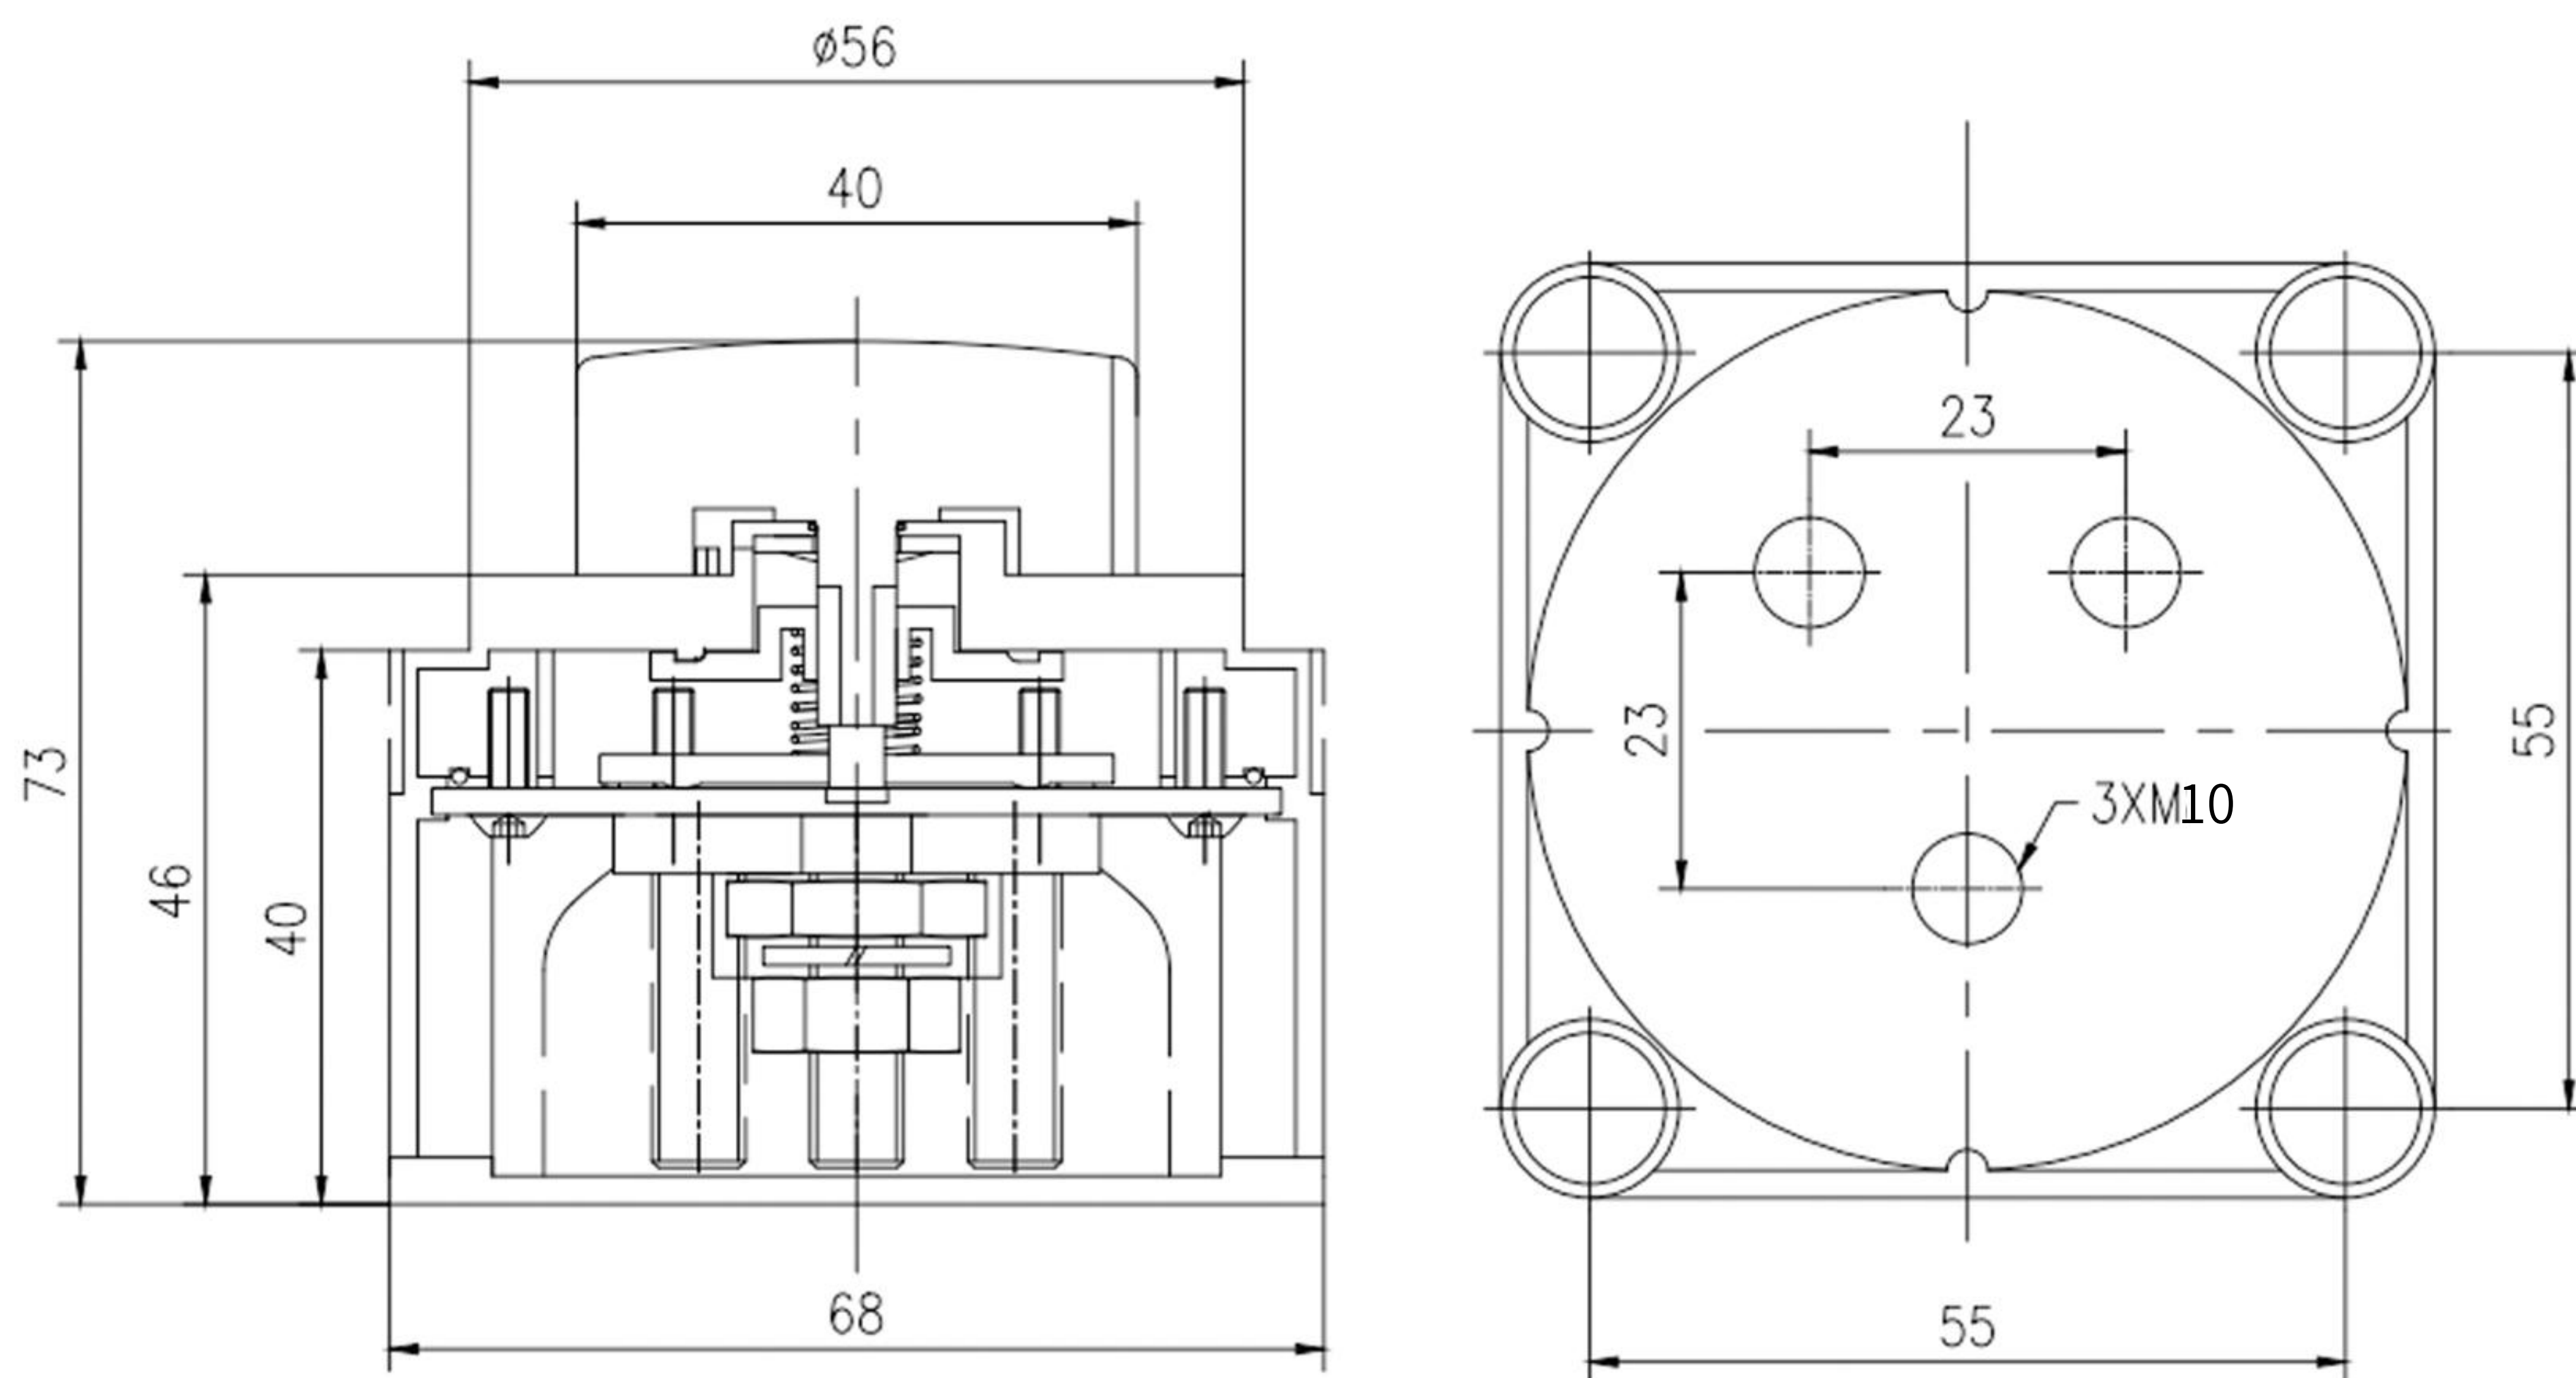

EH-1201S

Characteristic

- Continuous Rating: 200 Amps DC
- Intermittent Rating: 300 Amps DC
- Cranking Rating: 1000 Amps DC
- Voltage Rating: 12-48 Volts DC
- Operation: Selector 1-2-Both_OFF
- Mounting: Recessed or surface
- Termination Stud Size: 3 X M10
- Tin Plated copper studs and nuts
- Dimensions: 69 x 69 x 75H mm

Installation & Size

Wiring