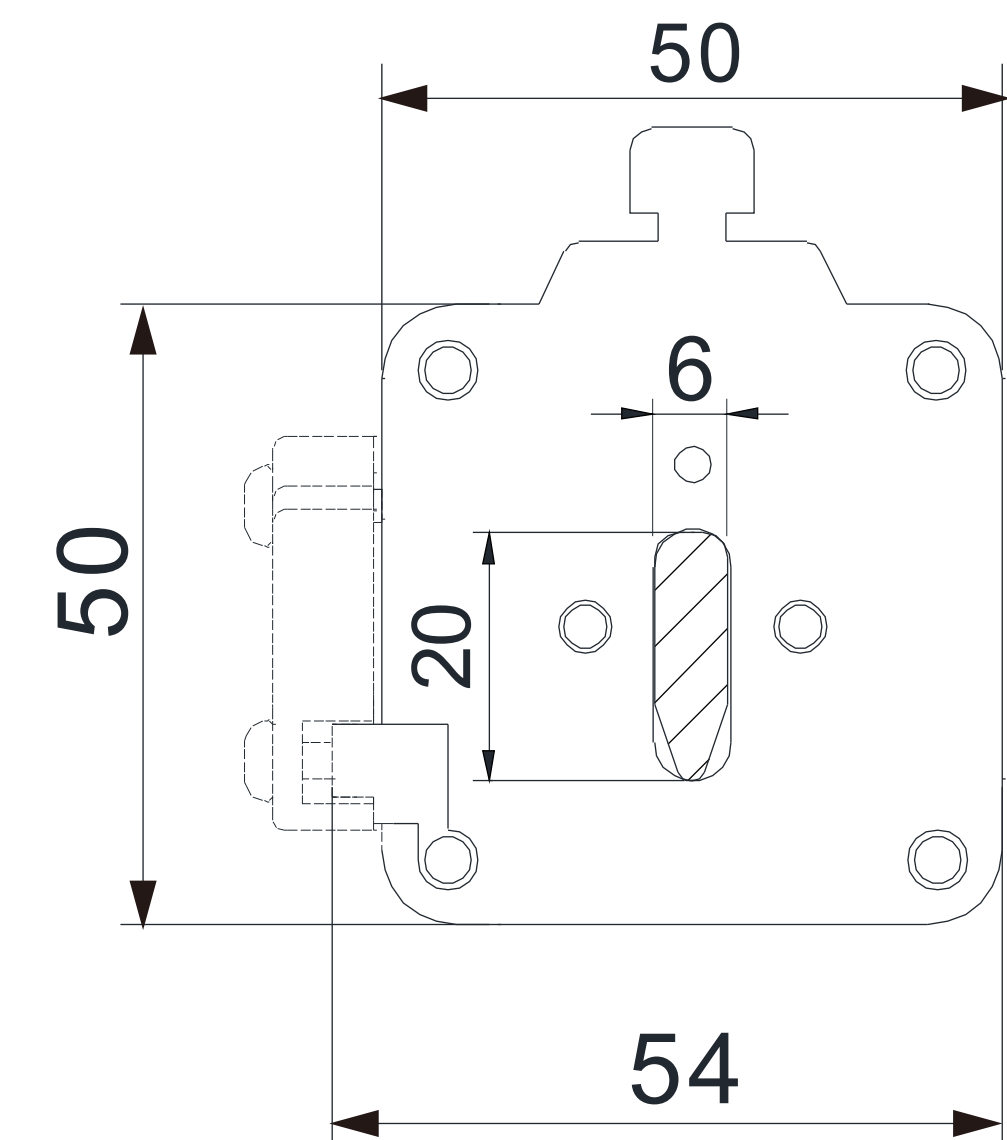

EFBS-H3L 600-1000A 1500V DC

Energy Storage Systems Fuse

- ⊕ Class of Operation: aR
- ⊕ Standard: GB/T 13539.4 IEC 60269-4
- ⊕ Breaking Capacity: 100kA
- ⊕ Time Constant: $\leq 15\text{ms}$

EFBS-H1XL

EFBS-H2XL