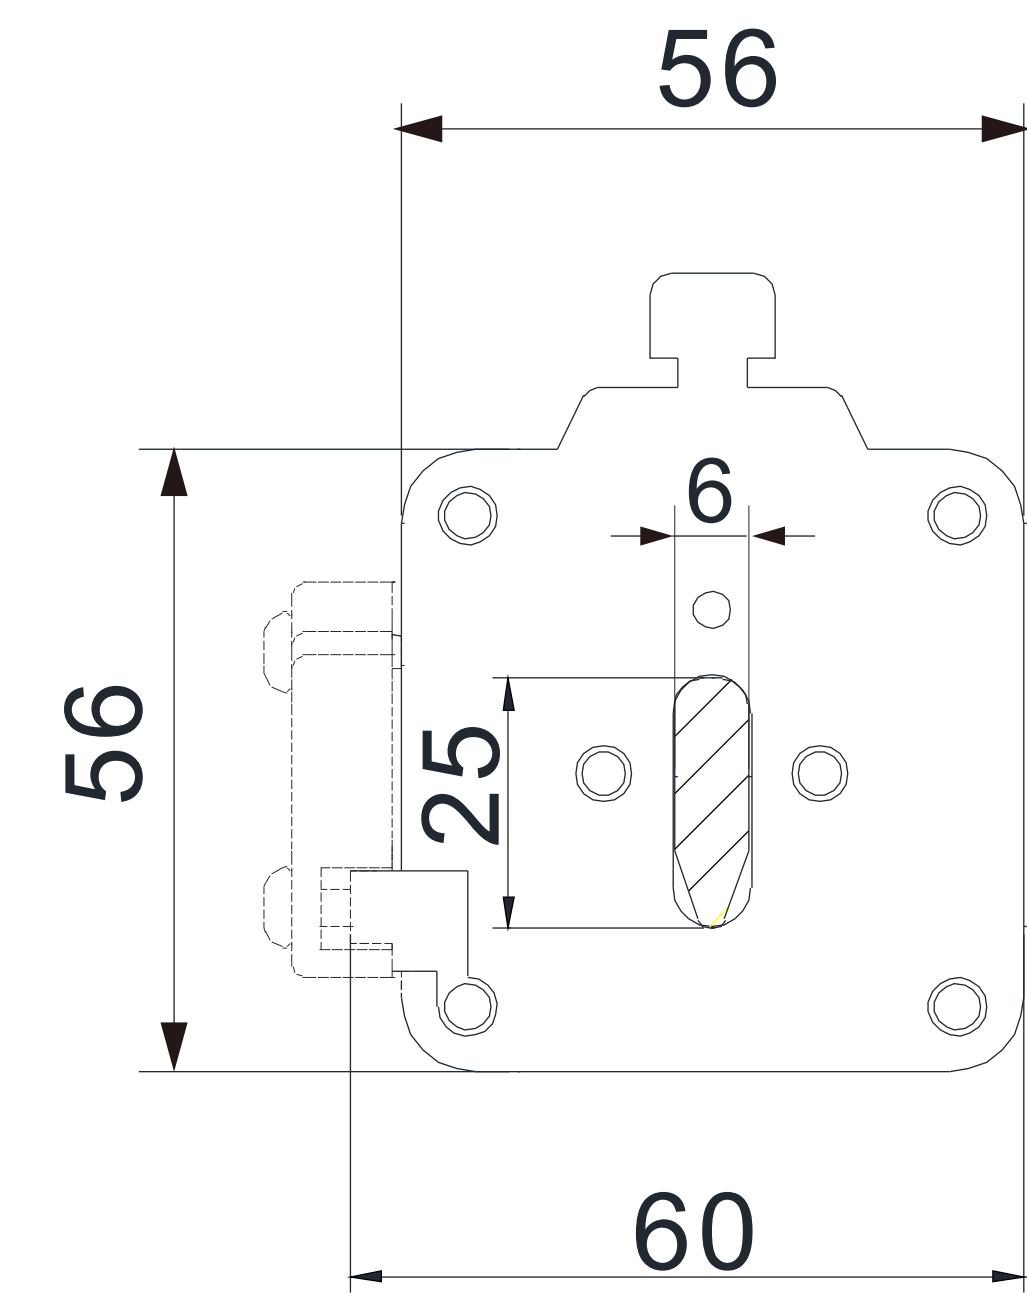

EFBS-H3L 600-1000A 1500V DC

Energy Storage Systems Fuse

- ⊕ Class of Operation: aR
- ⊕ Standard: GB/T 13539.4 IEC 60269-4
- ⊕ Breaking Capacity: 100kA
- ⊕ Time Constant: $\leq 15\text{ms}$

EFBS-H1XL

EFBS-H2XL