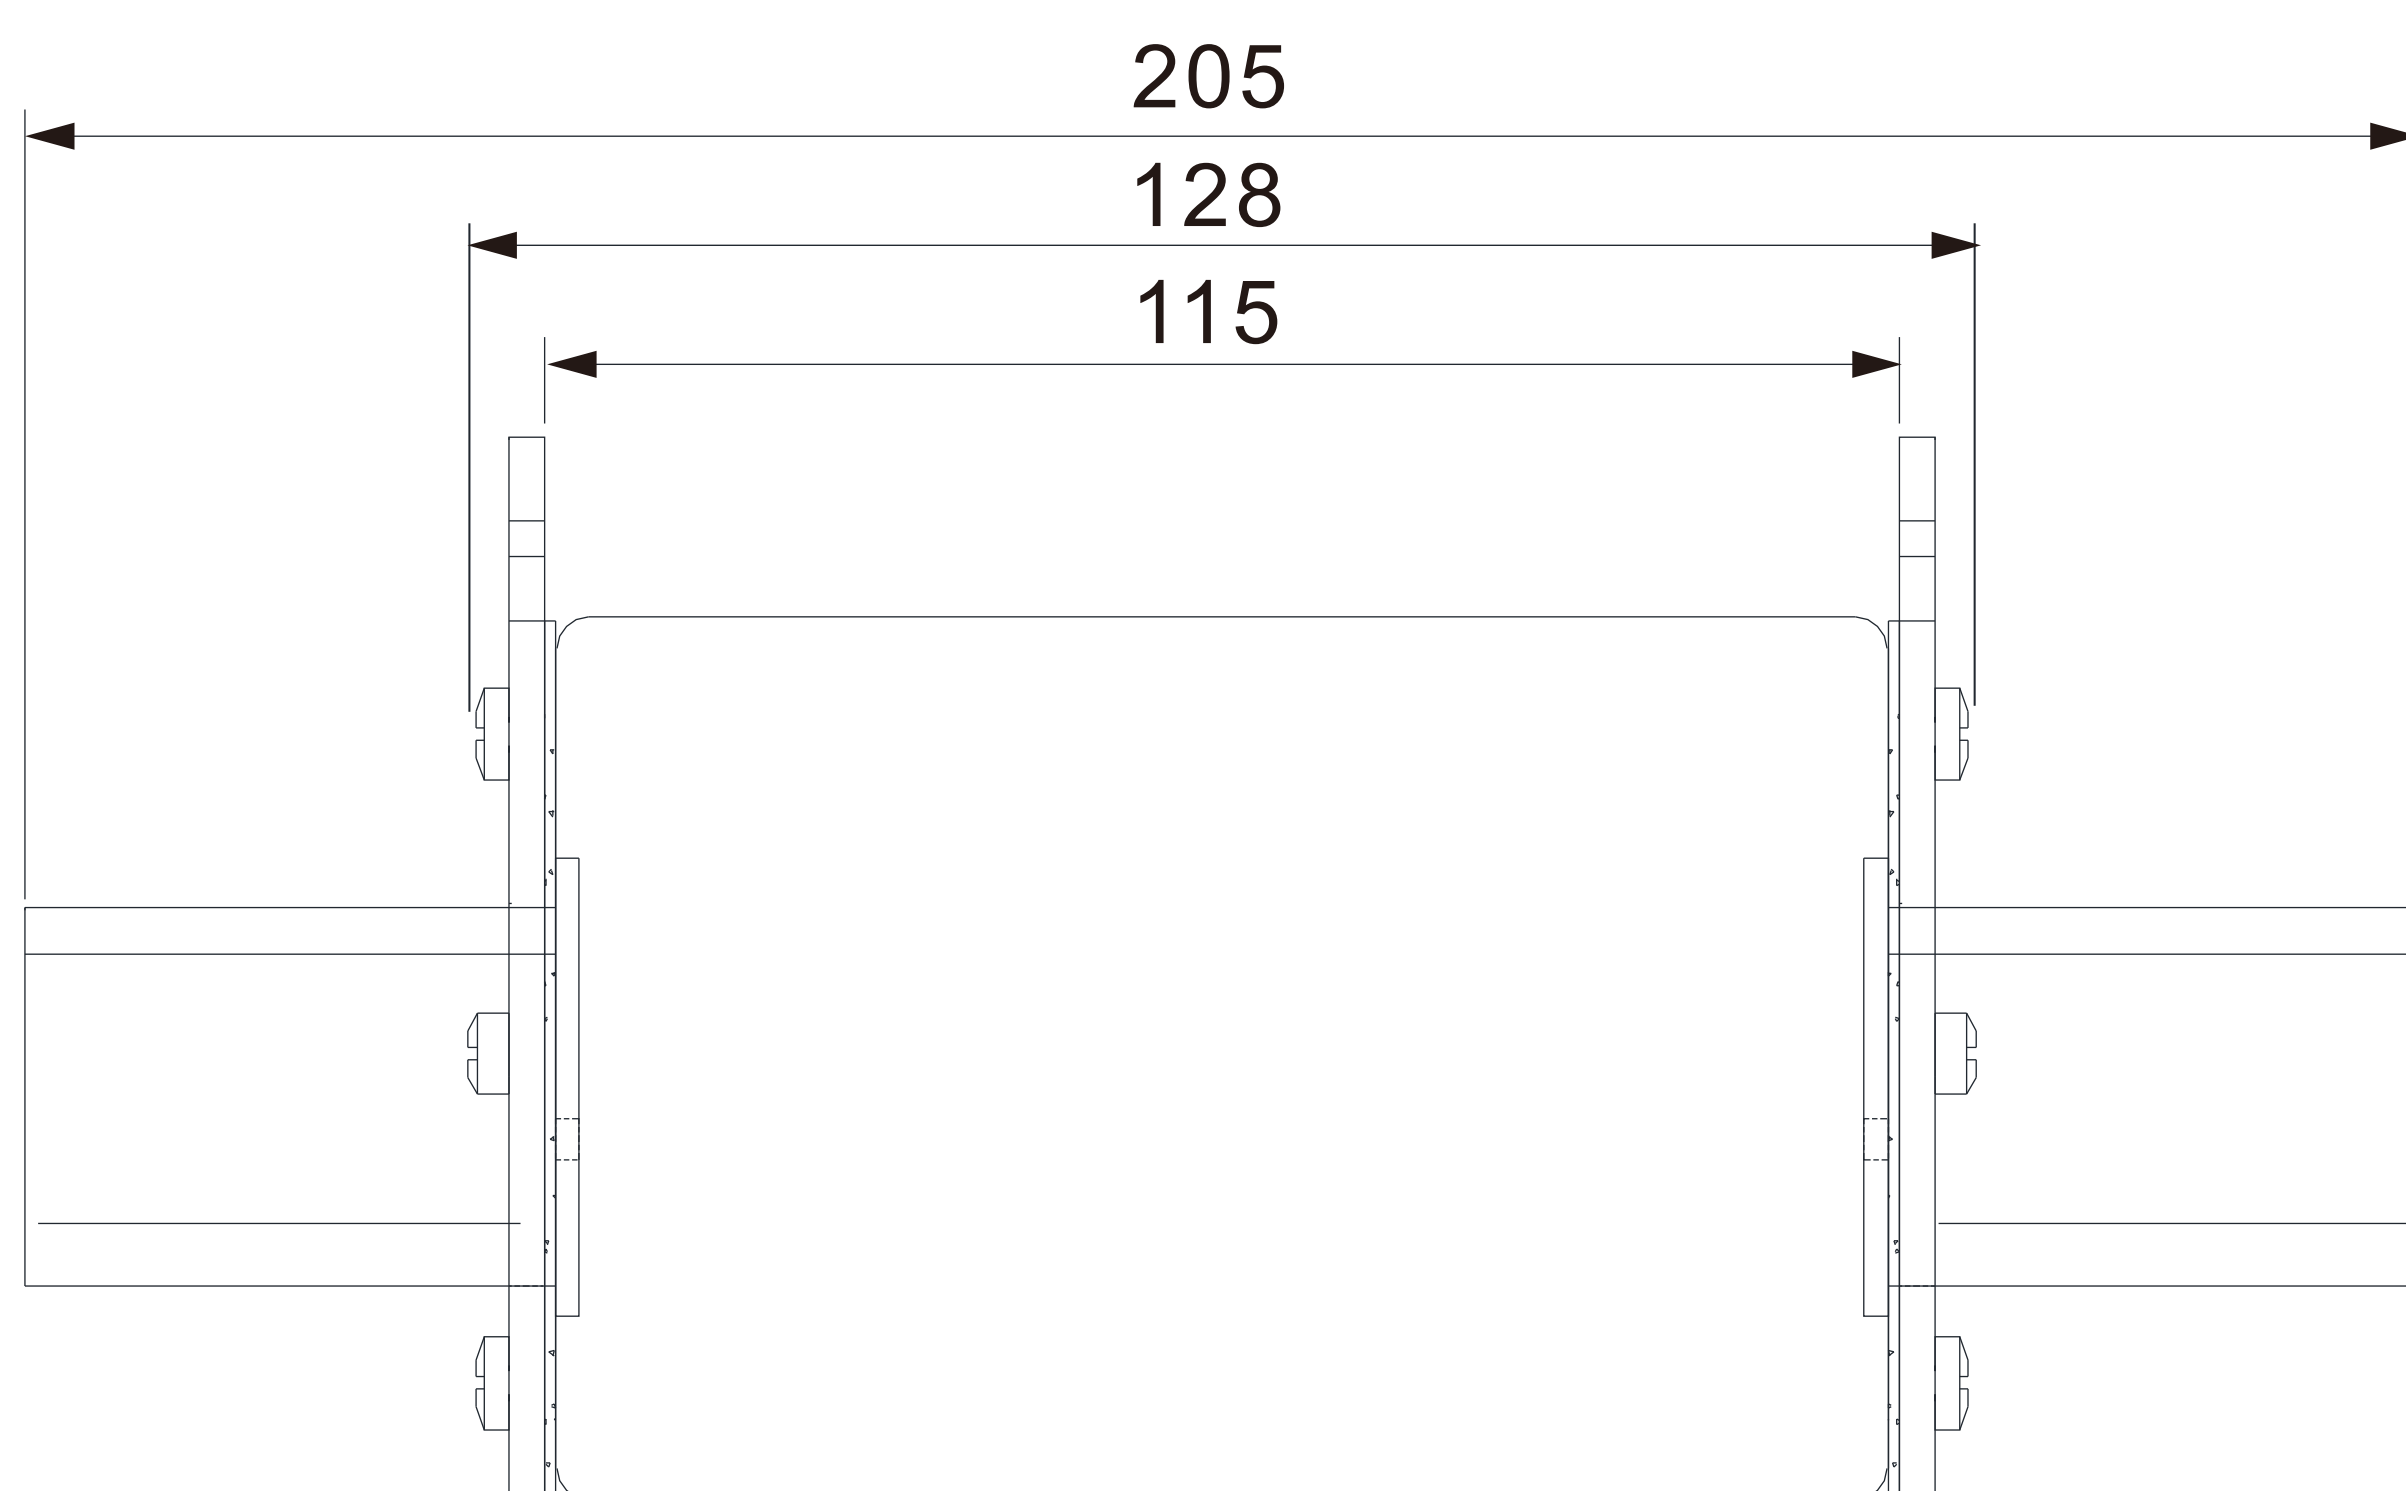

EFBS-H3L 600-1000A 1500V DC

Energy Storage Systems Fuse

- ⊕ Class of Operation: aR
- ⊕ Standard: GB/T 13539.4 IEC 60269-4
- ⊕ Breaking Capacity: 100kA
- ⊕ Time Constant: $\leq 15\text{ms}$

EFBS-H1XL

EFBS-H2XL