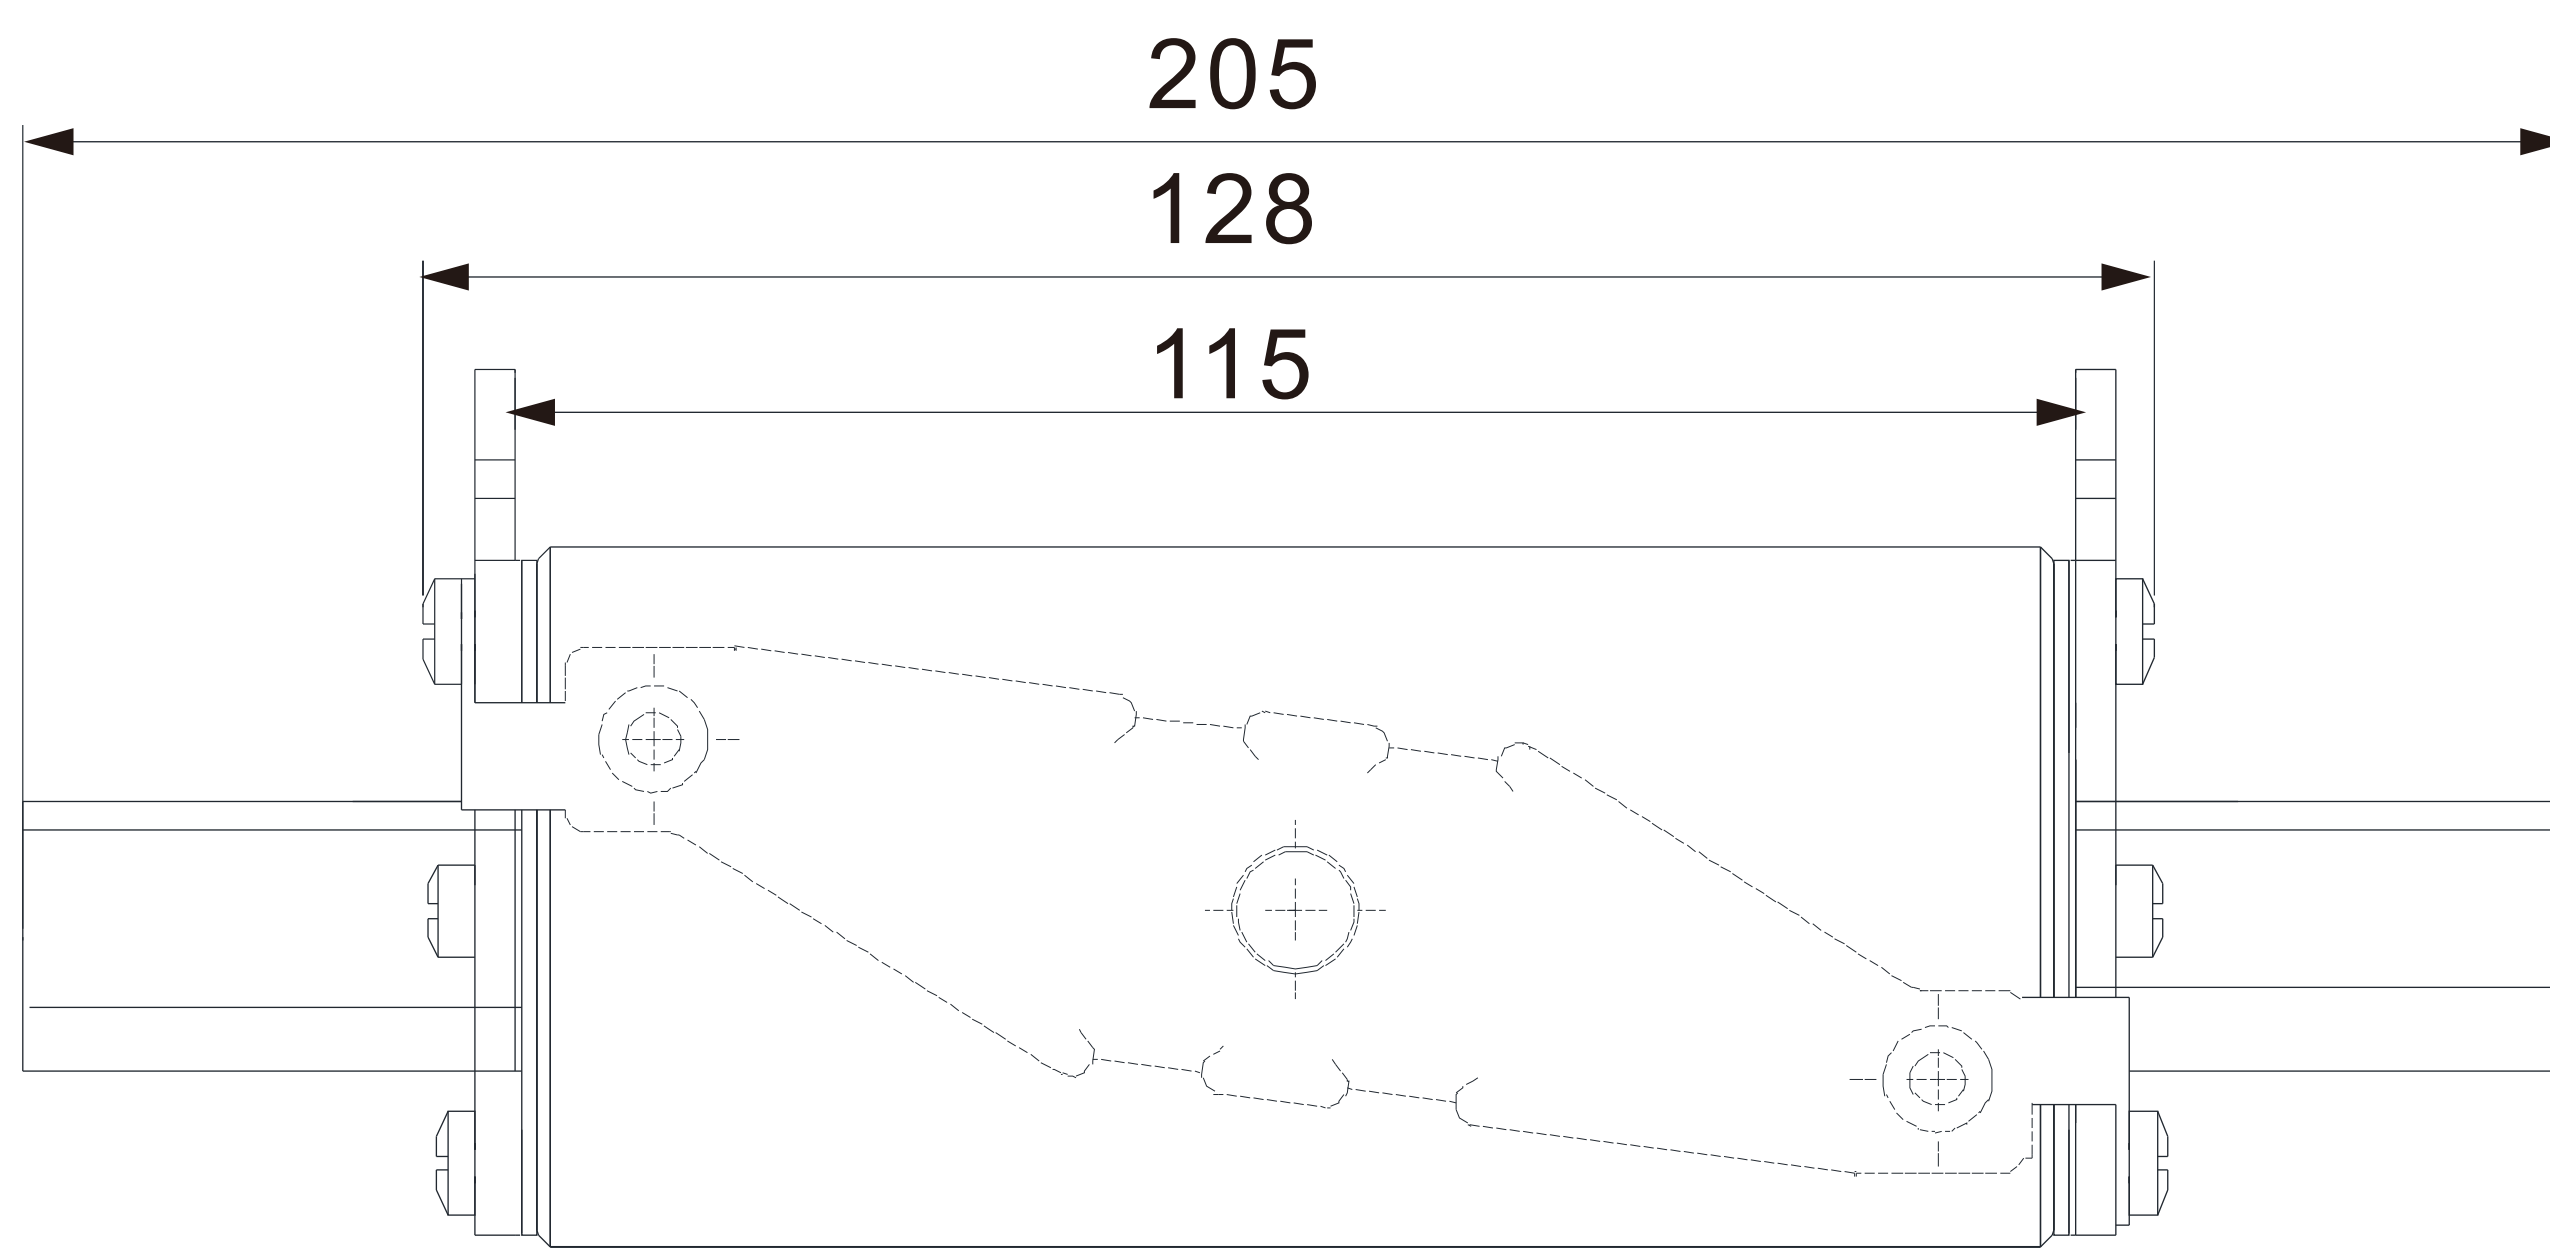

EFBS-H3L 600-1000A 1500V DC

Energy Storage Systems Fuse

- ⊕ Class of Operation: aR
- ⊕ Standard: GB/T 13539.4 IEC 60269-4
- ⊕ Breaking Capacity: 100kA
- ⊕ Time Constant: $\leq 15\text{ms}$

EFBS-H1XL

EFBS-H2XL