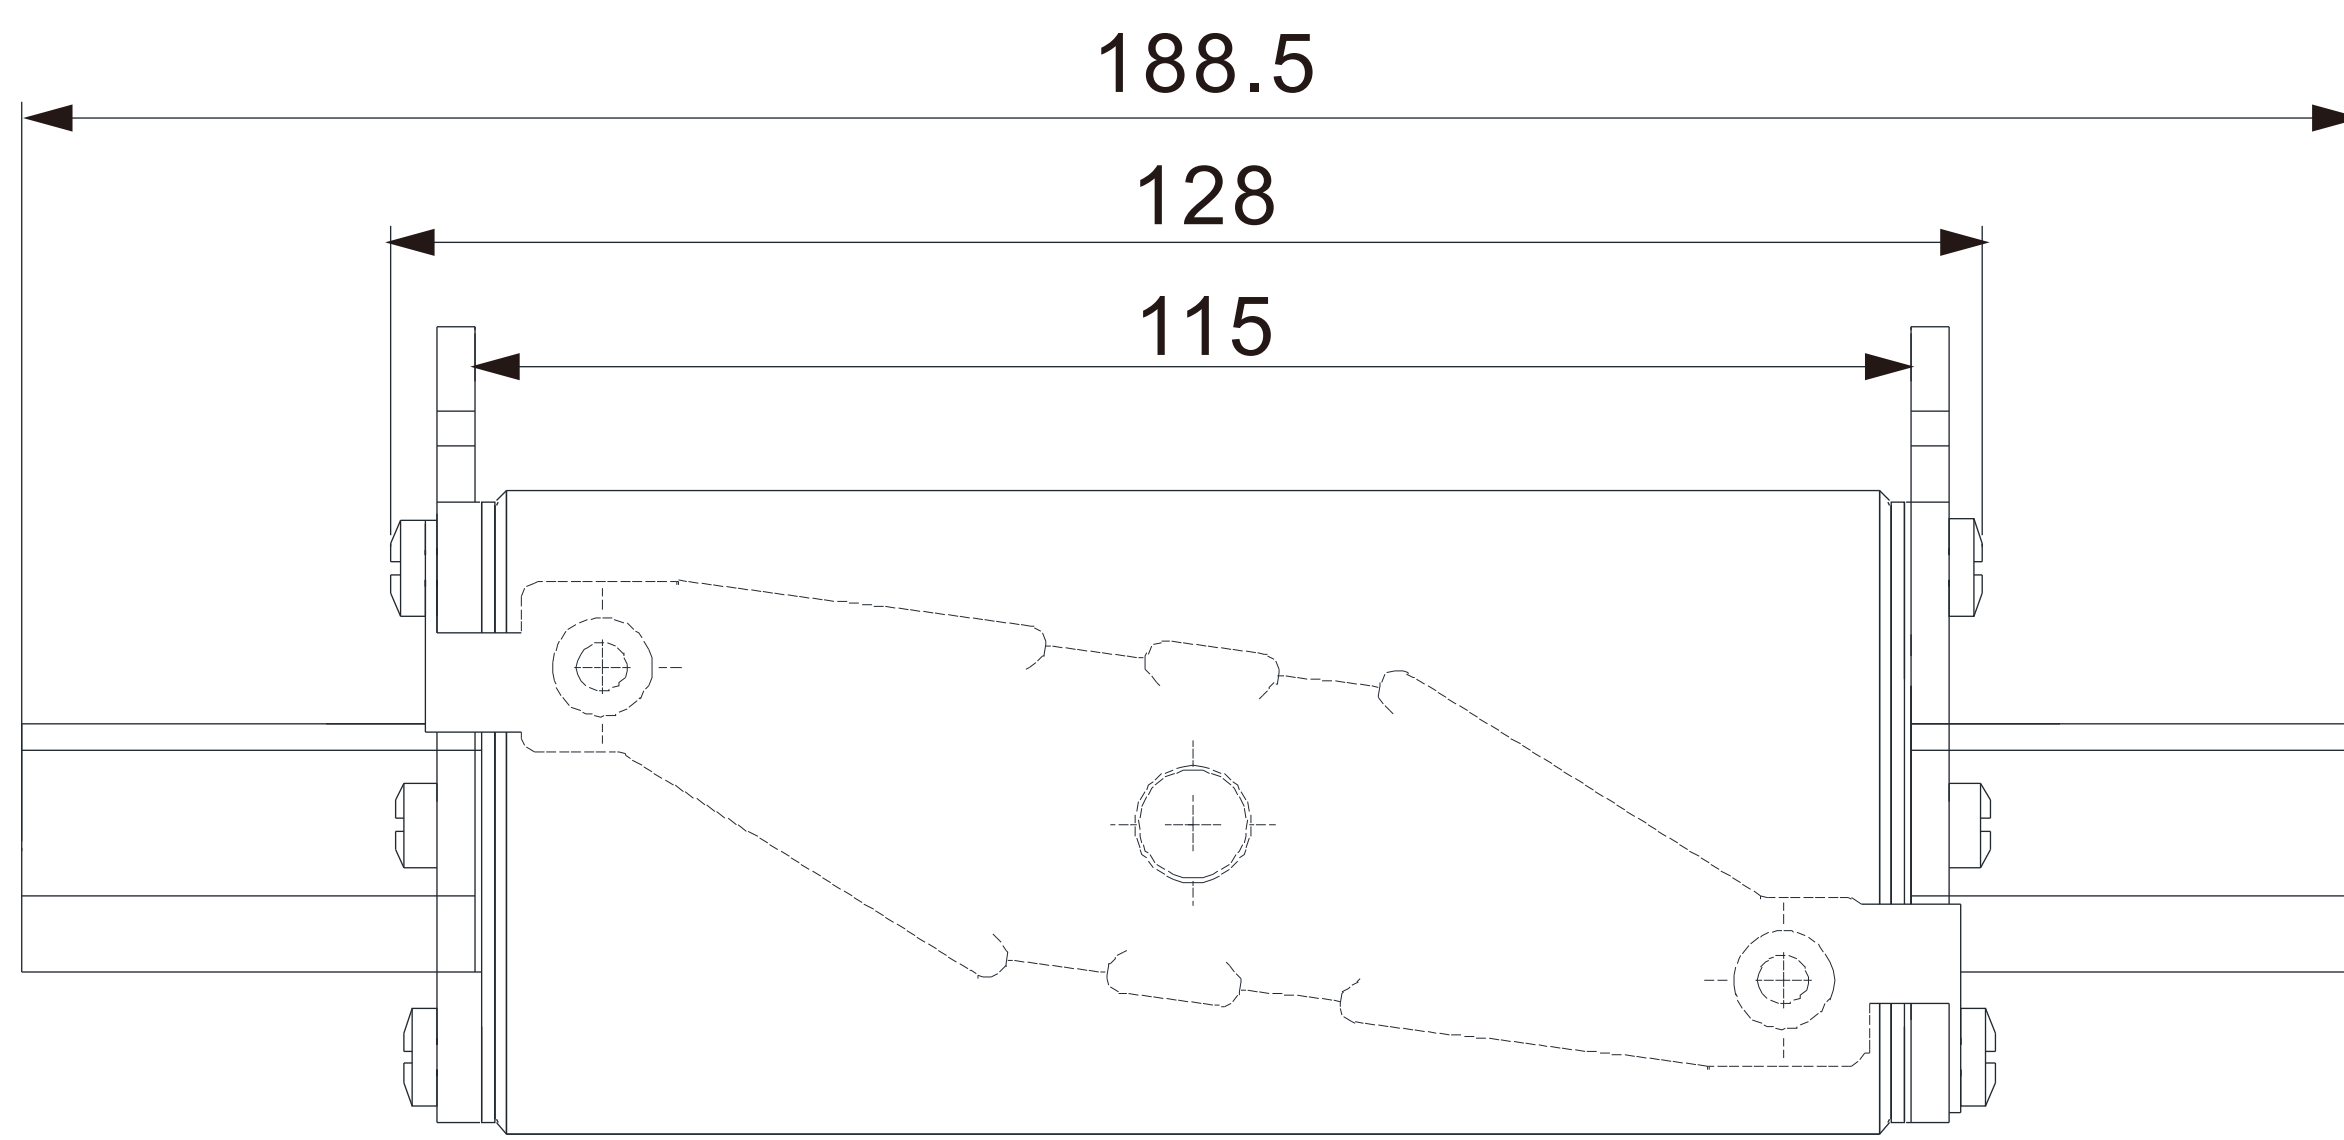

EFBS-H3L 600-1000A 1500V DC

Energy Storage Systems Fuse

- ⊕ Class of Operation: aR
- ⊕ Standard: GB/T 13539.4 IEC 60269-4
- ⊕ Breaking Capacity: 100kA
- ⊕ Time Constant: $\leq 15\text{ms}$

EFBS-H1XL

EFBS-H2XL