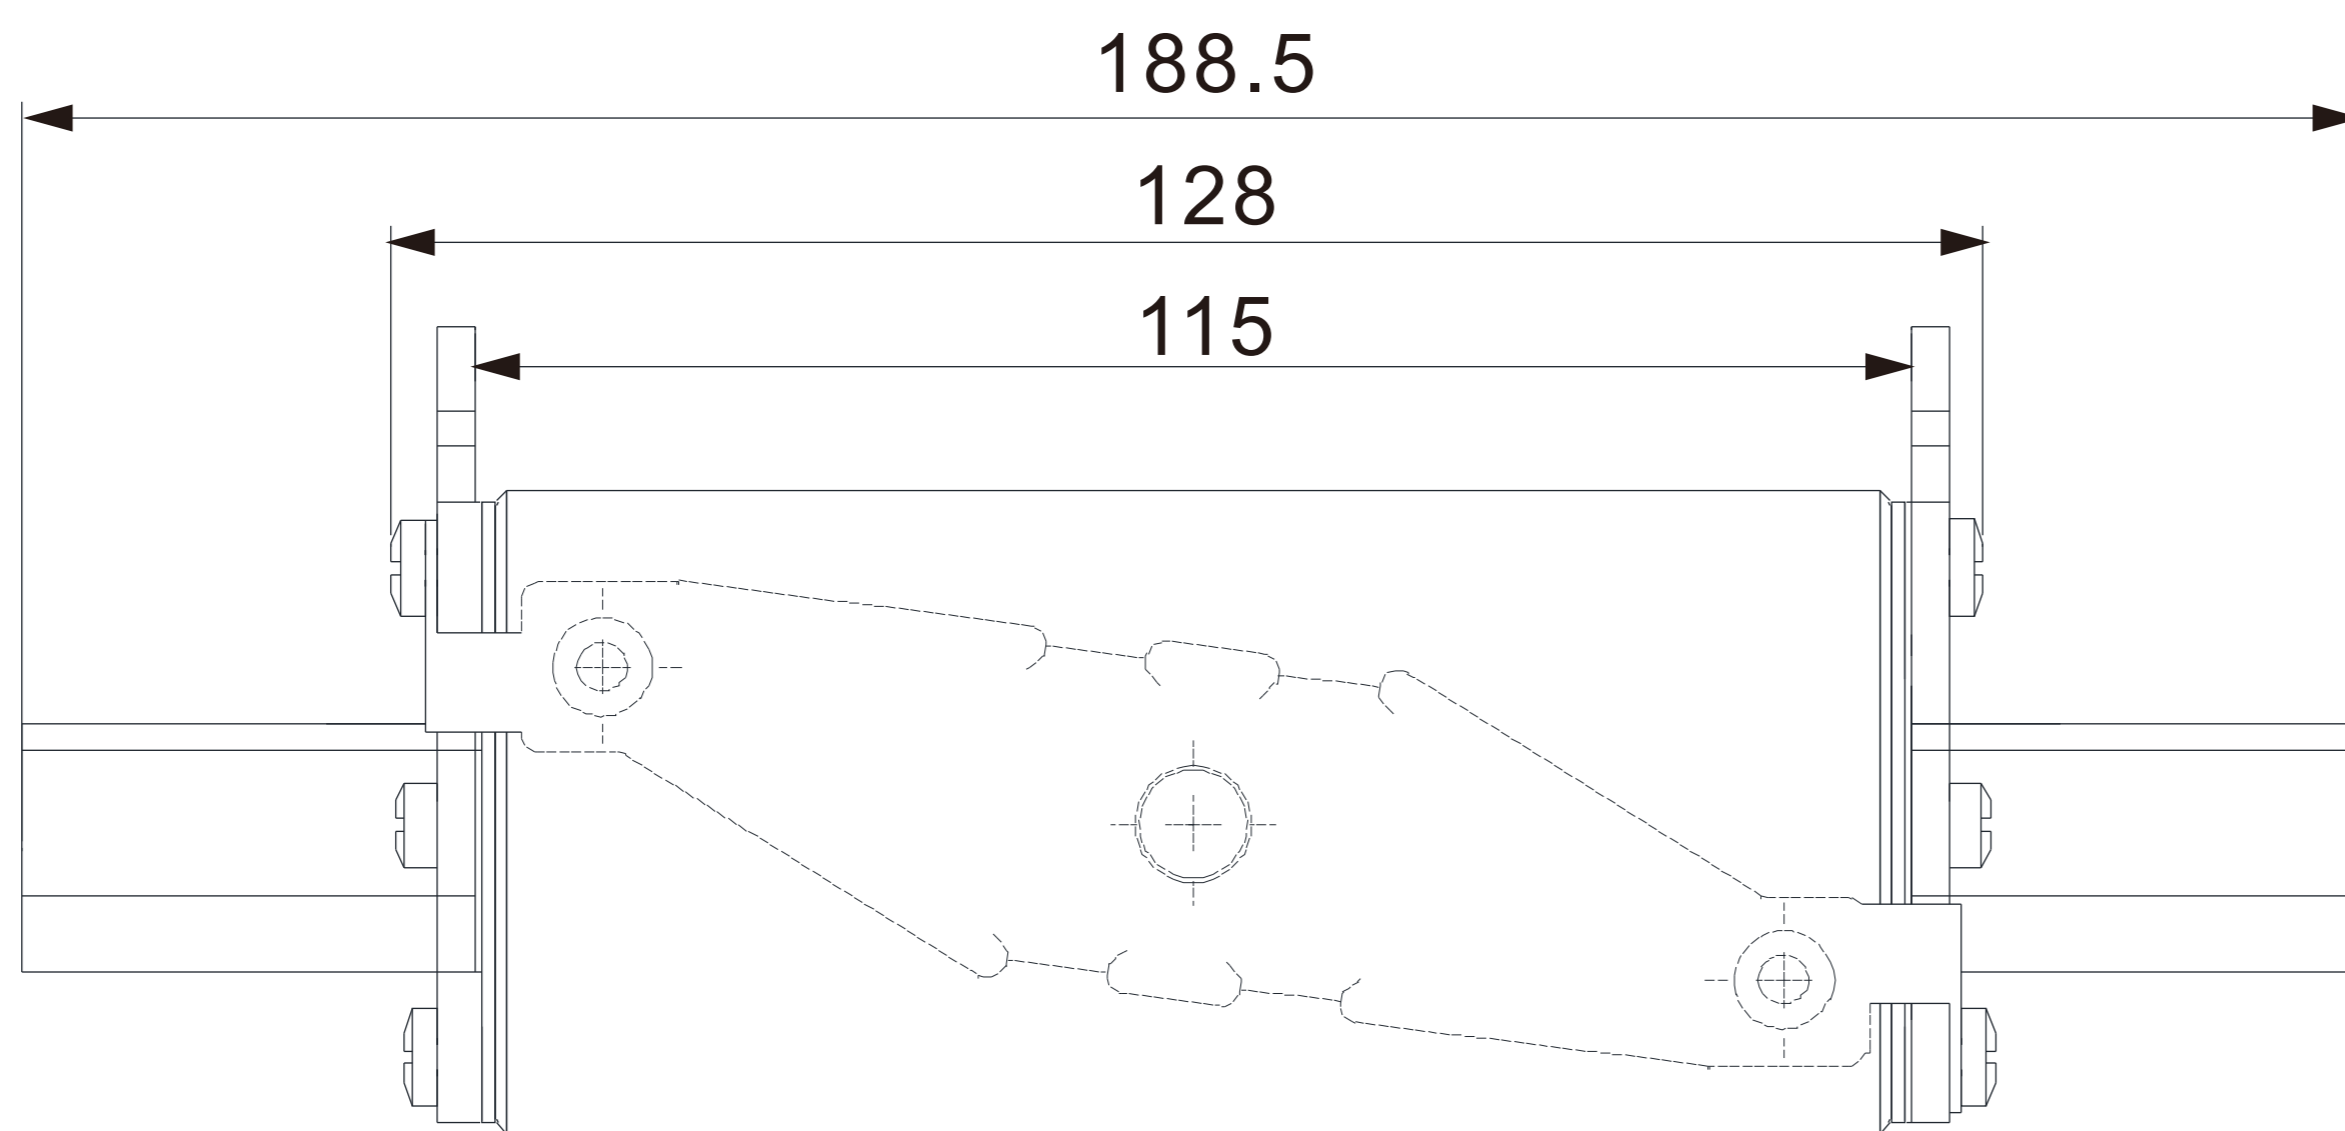

EFBS-H2XL 400-600A 1500V DC

Energy Storage Systems Fuse

- ⊕ Class of Operation: aR
- ⊕ Standard: GB/T 13539.4 IEC 60269-4
- ⊕ Breaking Capacity: 100kA
- ⊕ Time Constant: $\leq 15\text{ms}$

EFBS-H1XL

EFBS-H2XL