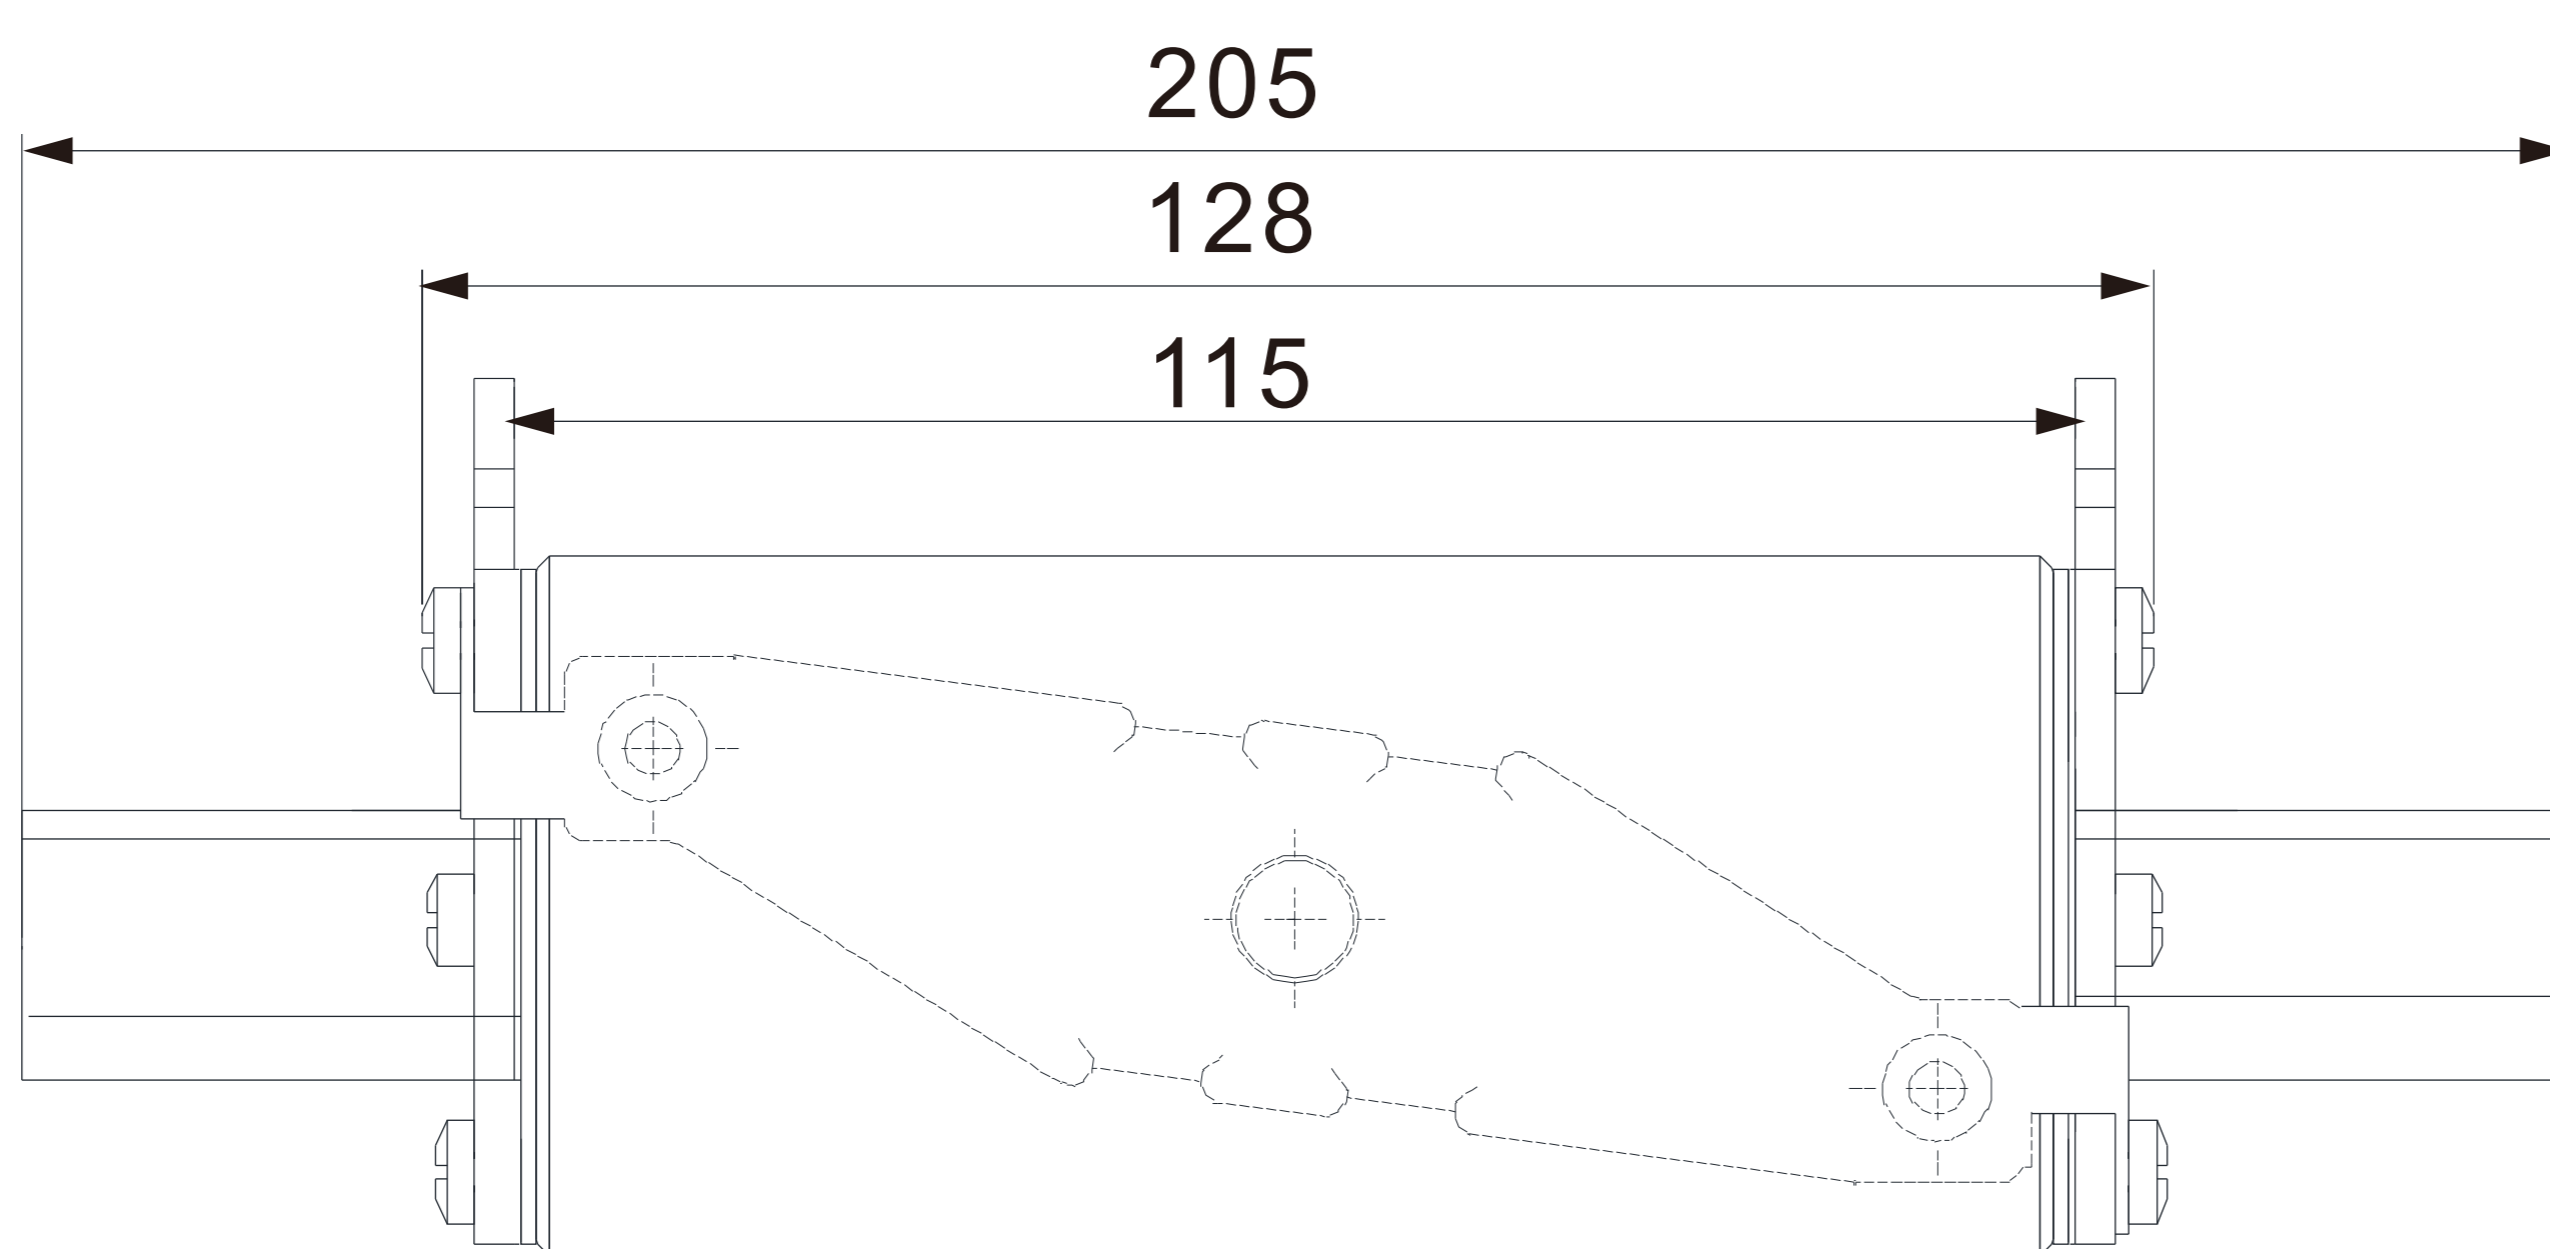

EFBS-H2XL 400-600A 1500V DC

Energy Storage Systems Fuse

- ⊕ Class of Operation: aR
- ⊕ Standard: GB/T 13539.4 IEC 60269-4
- ⊕ Breaking Capacity: 100kA
- ⊕ Time Constant: $\leq 15\text{ms}$

EFBS-H1XL

EFBS-H2XL