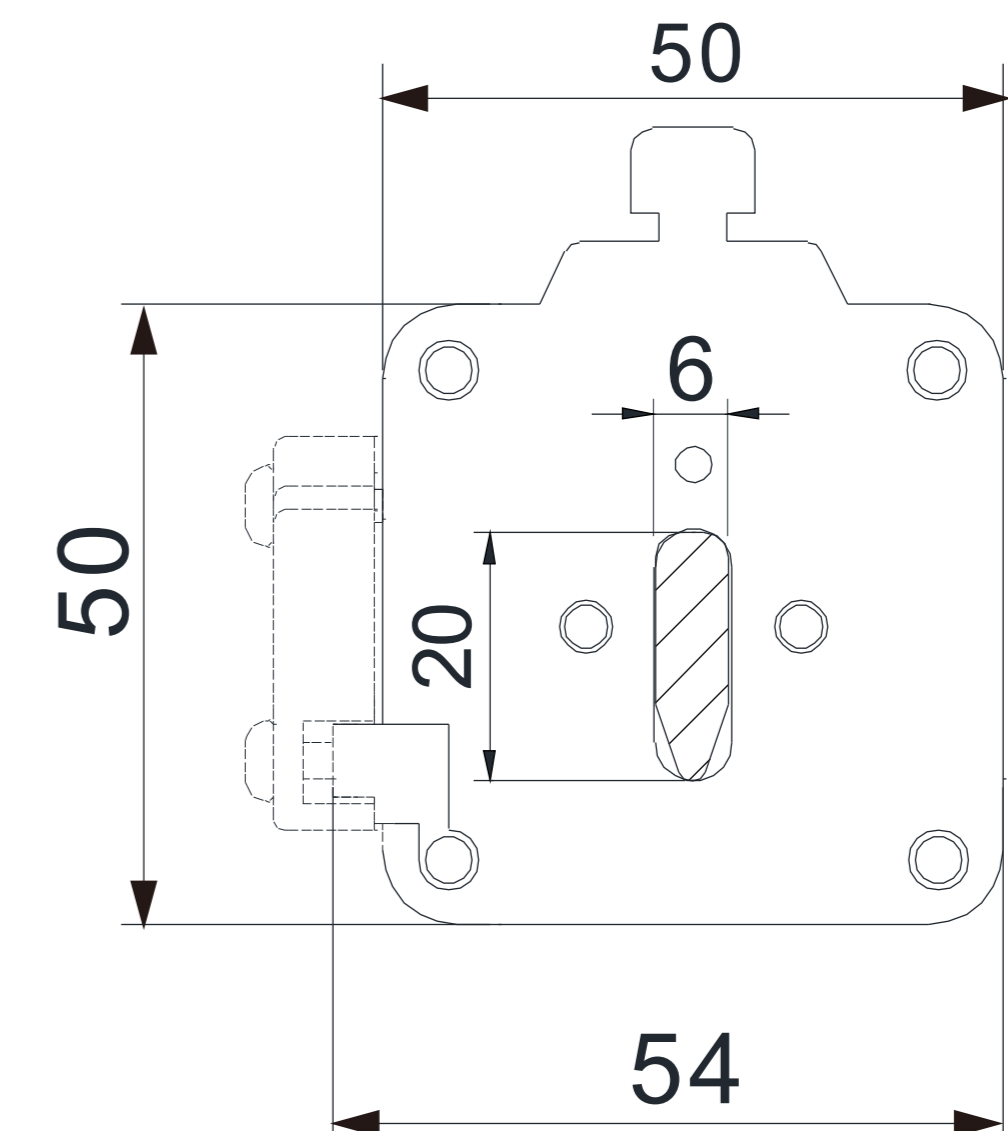

EFBS-H2XL 400-600A 1500V DC

Energy Storage Systems Fuse

- ⊕ Class of Operation: aR
- ⊕ Standard: GB/T 13539.4 IEC 60269-4
- ⊕ Breaking Capacity: 100kA
- ⊕ Time Constant: $\leq 15\text{ms}$

EFBS-H1XL

EFBS-H2XL