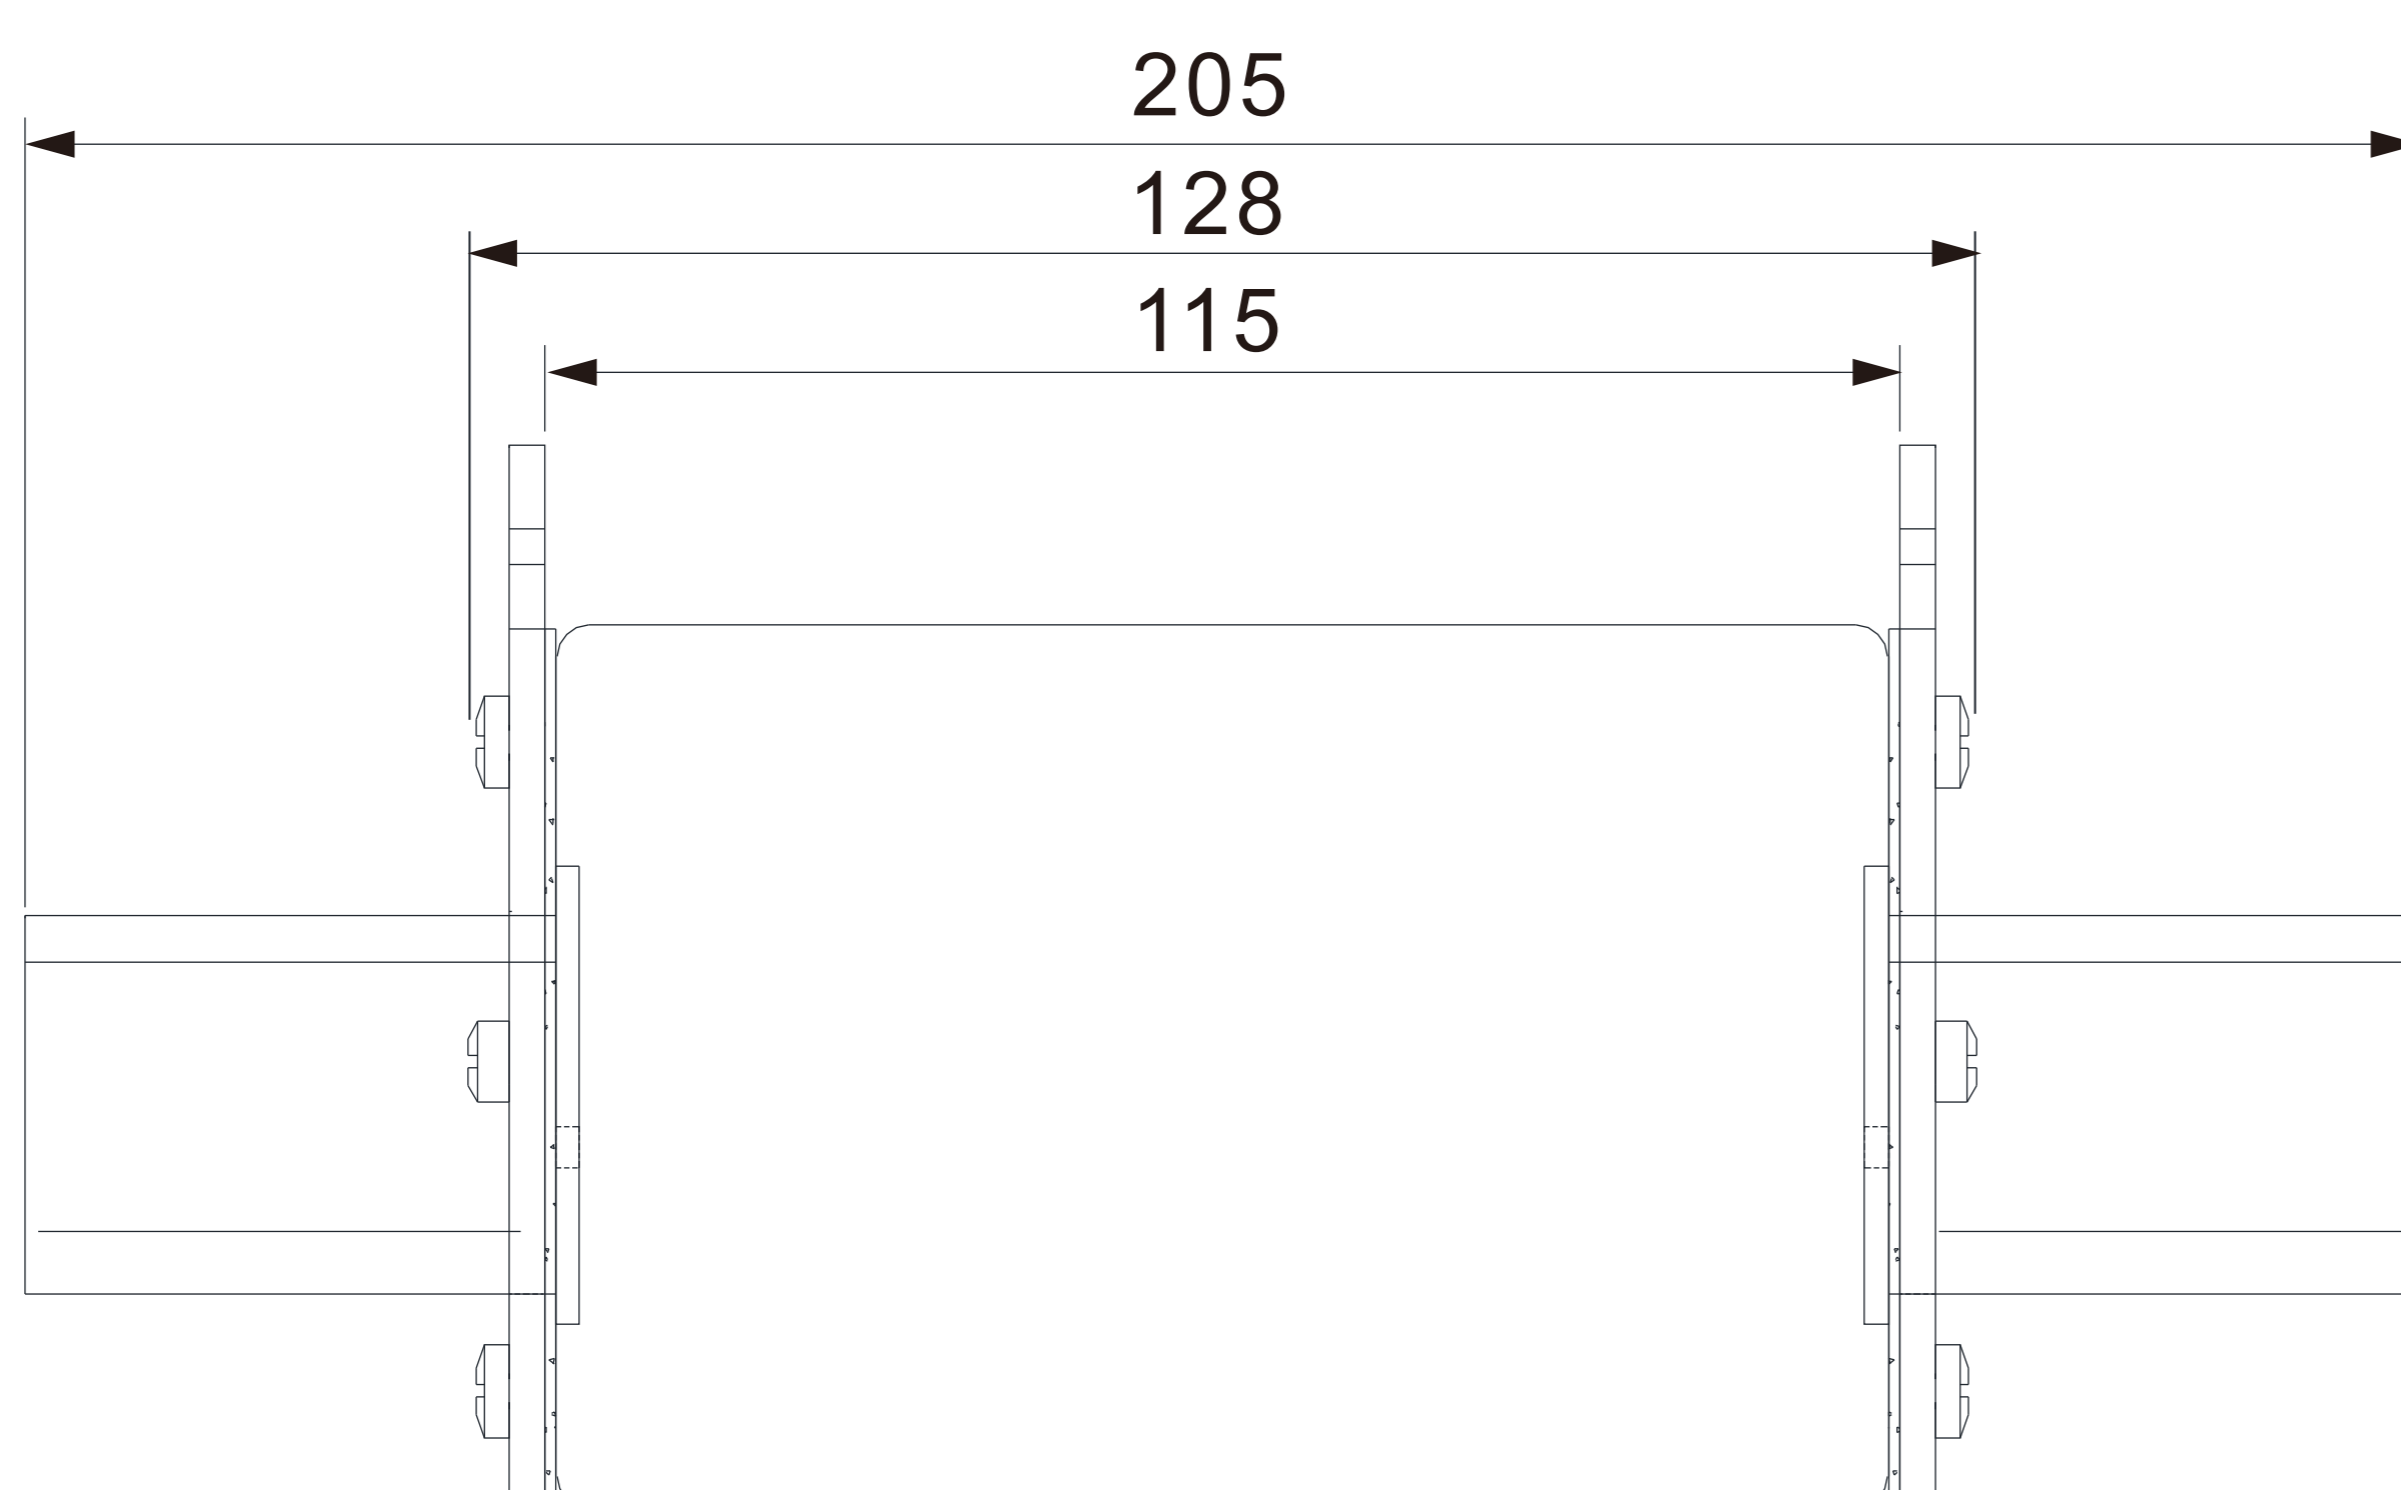

EFBS-H2XL 400-600A 1500V DC

Energy Storage Systems Fuse

- ⊕ Class of Operation: aR
- ⊕ Standard: GB/T 13539.4 IEC 60269-4
- ⊕ Breaking Capacity: 100kA
- ⊕ Time Constant: $\leq 15\text{ms}$

EFBS-H1XL

EFBS-H2XL