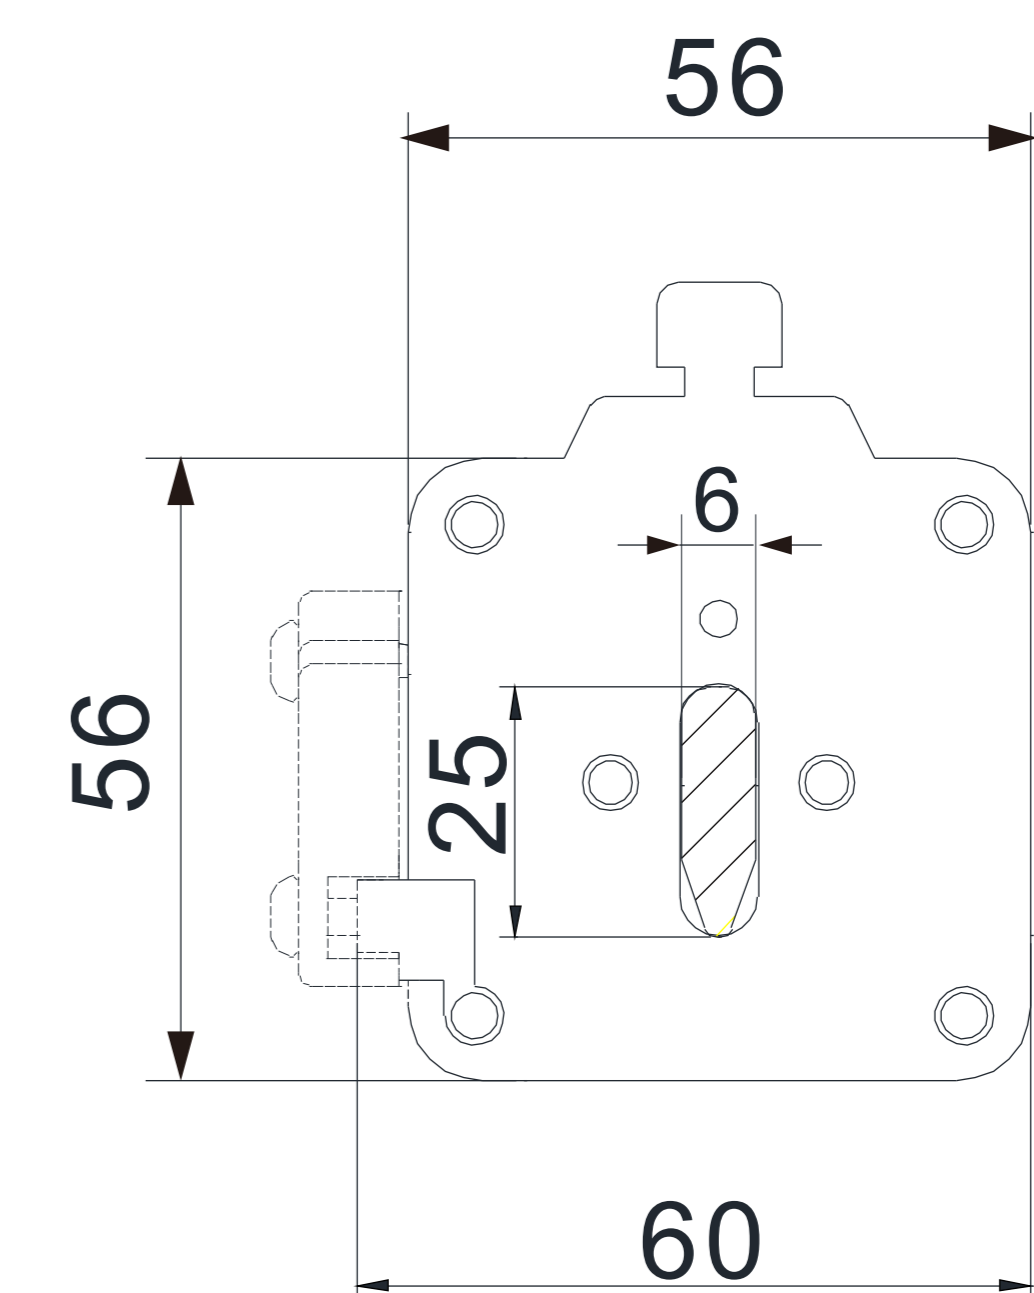

EFBS-H2XL 400-600A 1500V DC

Energy Storage Systems Fuse

- ⊕ Class of Operation: aR
- ⊕ Standard: GB/T 13539.4 IEC 60269-4
- ⊕ Breaking Capacity: 100kA
- ⊕ Time Constant: $\leq 15\text{ms}$

EFBS-H1XL

EFBS-H2XL