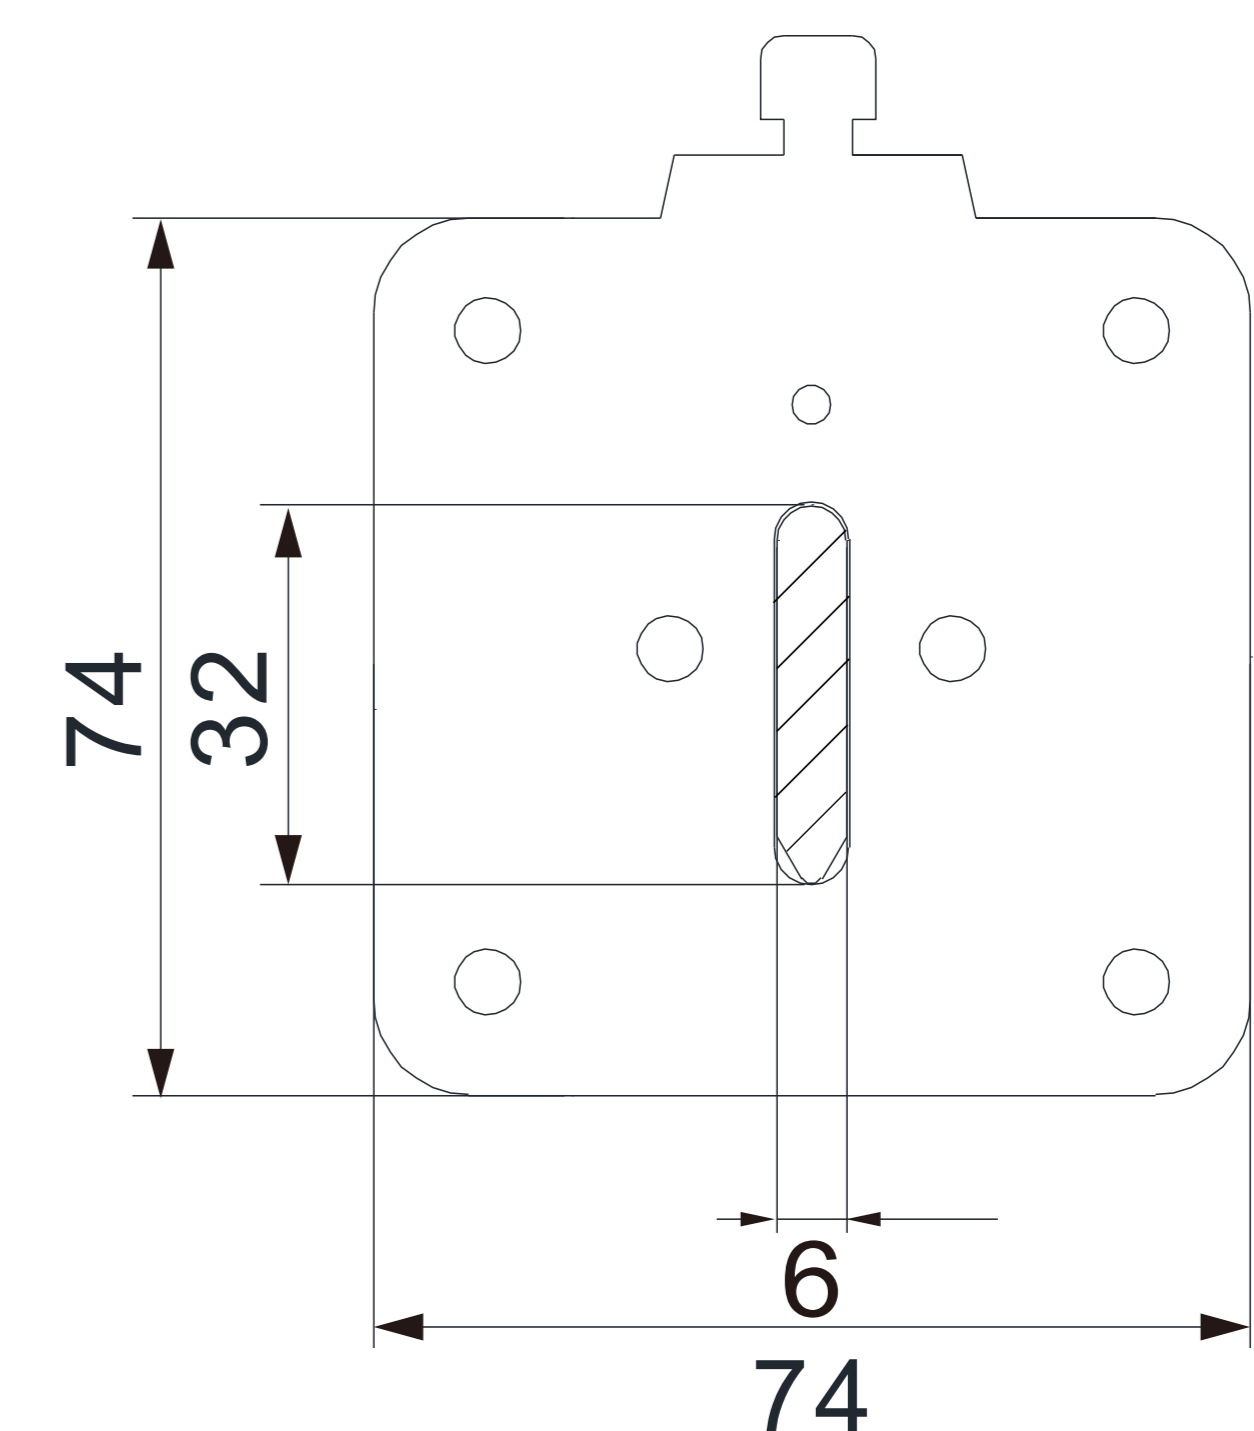

EFBS-H2XL 400-600A 1500V DC

Energy Storage Systems Fuse

- ⊕ Class of Operation: aR
- ⊕ Standard: GB/T 13539.4 IEC 60269-4
- ⊕ Breaking Capacity: 100kA
- ⊕ Time Constant: $\leq 15\text{ms}$

EFBS-H1XL

EFBS-H2XL